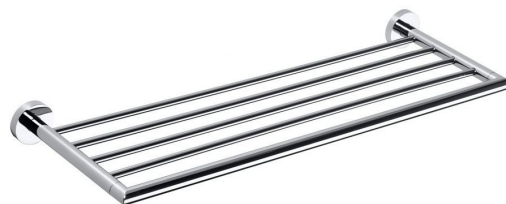

## X-ROUND towel shelf 600mm, chrome

**Order code:** XR413

### Basic information

**Brand:** Sapho  
**Series:** X-ROUND

### Size

**Length:** 655 mm  
**Width:** 655 mm  
**Height:** 55 mm  
**Depth:** 215 mm

### Properties

**Colour:** Chrome  
**Material:** Brass  
**Shape:** Circular  
**Type:** Towel holder: with shelf  
**Installation:** Drilling  
**Weight / Piece:** 1.1 kg  
**Packaging:** 1 Piece  
**Warranty:** 10 years