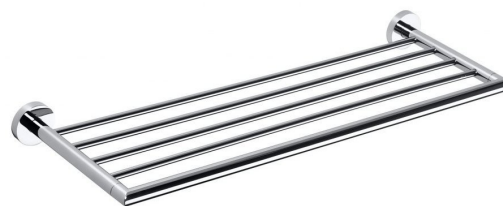

X-ROUND towel shelf 600mm, chrome

Order code: XR413

Size

Length: 655 mm
Width: 655 mm
Height: 55 mm
Depth: 215 mm

Properties

Colour: Chrome
Material: Brass
Warranty: 10 years

Technical sheet