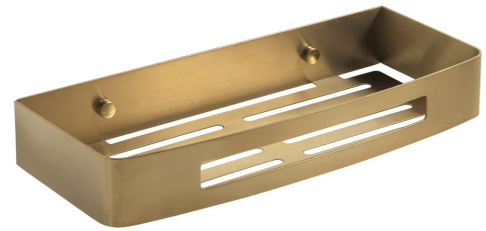

## SMART shower shelf, 300x45x128mm, gold matt

Order code: 241788

### Size

Length: 300 mm  
Width: 300 mm  
Height: 45 mm  
Depth: 128 mm

### Properties

Colour: Gold matt  
Material: Stainless steel  
Warranty: 2 years