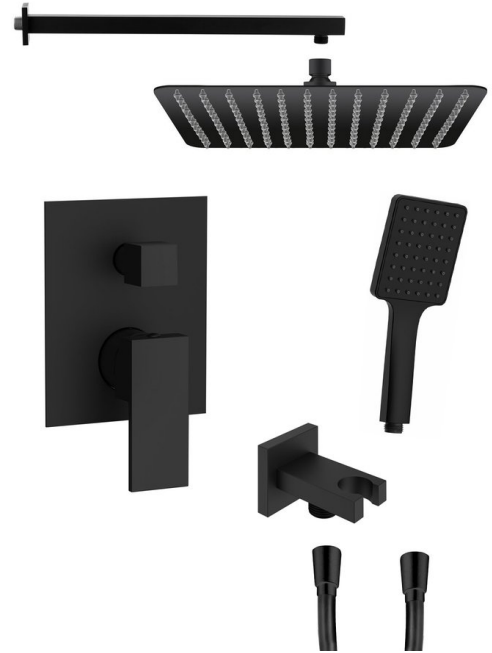

CUBEMIX concealed shower mixer tap, 2 outlets, black matt

Order code: CM042B-01

Properties

Colour: Black matt
 Material: Brass
 Warranty: 6 years

Technical sheet