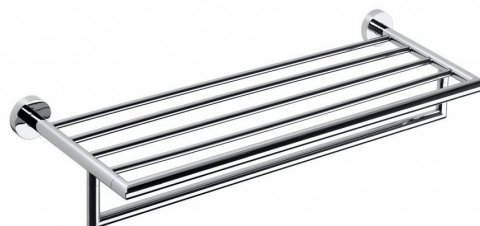

Order code: XR419

Basic information

Brand: Sapho
Series: X-ROUND

Size

Length: 655 mm
Width: 655 mm
Height: 120 mm
Depth: 215 mm

Properties

Colour: Chrome
Material: Brass
Shape: Circular
Type: Towel holder: with shelf
Installation: Drilling
Weight / Piece: 1.321 kg
Packaging: 1 Piece
Warranty: 10 years