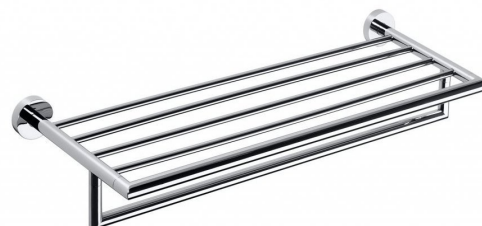

Order code: XR419

Basic information

Brand: Sapho
Series: X-ROUND

Size

Length: 655 mm
Width: 655 mm
Height: 120 mm
Depth: 215 mm

Properties

Colour: Chrome
Material: Brass
Shape: Circular
Type: Towel holder: with shelf
Installation: Drilling
Weight / Piece: 1.321 kg
Packaging: 1 Piece
Warranty: 10 years