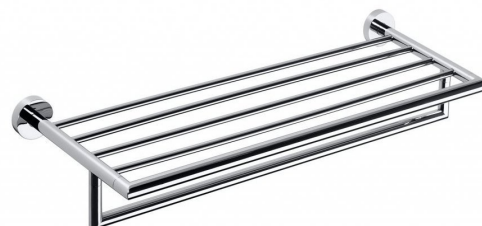

X-ROUND towel shelf with rail 600mm,chrome

Order code: XR419

Basic information

Brand: Sapho
Series: X-ROUND

Size

Length: 655 mm
Width: 655 mm
Height: 120 mm
Depth: 215 mm

Properties

Colour: Chrome
Material: Brass
Shape: Circular
Type: Towel holder: with shelf
Installation: Drilling
Weight / Piece: 1.321 kg
Packaging: 1 Piece
Warranty: 10 years