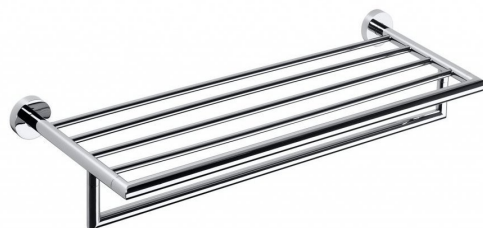

X-ROUND towel shelf with rail 600mm,chrome

Order code: XR419

Basic information

Brand: Sapho
Series: X-ROUND

Size

Length: 655 mm
Width: 655 mm
Height: 120 mm
Depth: 215 mm

Properties

Colour: Chrome
Material: Brass
Shape: Circular
Type: Towel holder: with shelf
Installation: Drilling
Weight / Piece: 1.321 kg
Packaging: 1 Piece
Warranty: 10 years