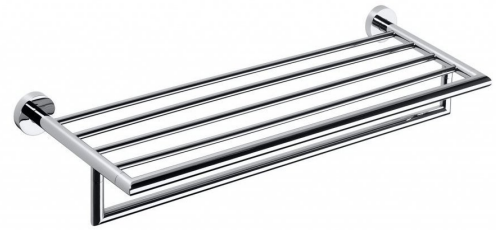

X-ROUND towel shelf with rail 600mm,chrome

Order code: XR419

Size

Length: 655 mm
 Width: 655 mm
 Height: 120 mm
 Depth: 215 mm

Properties

Colour: Chrome
 Material: Brass
 Warranty: 10 years

Technical sheet