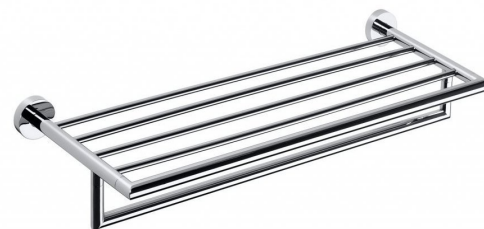

X-ROUND towel shelf with rail 600mm,chrome

Order code: XR419

Size

Length: 655 mm
Width: 655 mm
Height: 120 mm
Depth: 215 mm

Properties

Colour: Chrome
Material: Brass
Warranty: 10 years

Technical sheet