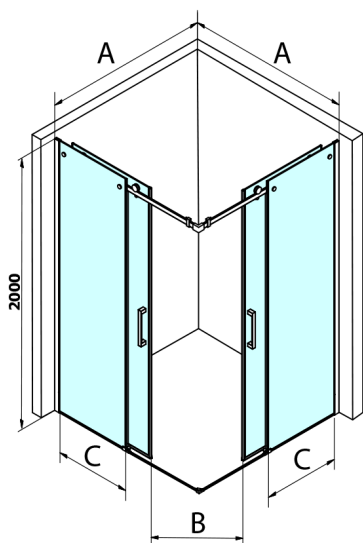

Technical sheet

MODEL	A	B	C
GD4280B	780-880	385	360
GD4290B	880-900	450	410
GD4210B	980-1000	530	460