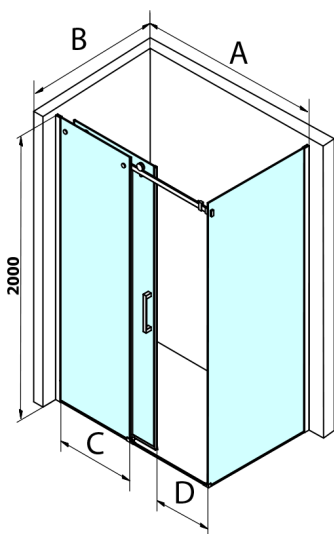

DRAGON BLACK Rectangular screen 1600x900mm L/R variant

Order code: GD4616B-02

Size

Width: 1600 mm
 Height: 2000 mm
 Depth: 900 mm

Properties

Warranty: 3 years

Technical sheet

MODEL	A	C	D
GD4611B	1020-1110	510	420
GD4612B	1120-1210	560	470
GD4613B	1220-1310	610	520
GD4614B	1320-1410	660	570
GD4615B	1420-1510	710	620
GD4616B	1520-1610	760	670

MODEL	B
GD7280B	780-800
GD7290B	880-900