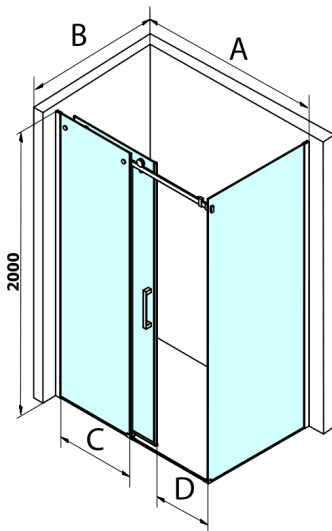

DRAGON BLACK Rectangular screen 1500x900mm L/R variant

Order code: GD4615B-02

Size

Width: 1500 mm
 Height: 2000 mm
 Depth: 900 mm

Properties

Warranty: 3 years

Technical sheet

MODEL	A	C	D
GD4611B	1020-1110	510	420
GD4612B	1120-1210	560	470
GD4613B	1220-1310	610	520
GD4614B	1320-1410	660	570
GD4615B	1420-1510	710	620
GD4616B	1520-1610	760	670

MODEL	B
GD7280B	780-800
GD7290B	880-900