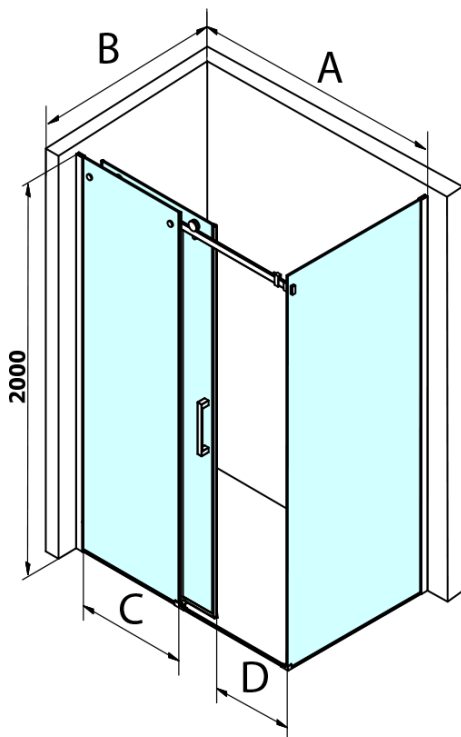

DRAGON BLACK Rectangular screen 1400x900mm L/R variant

Order code: GD4614B-02

Basic information

Brand: Gelco
Series: DRAGON

Size

Width: 1400 mm
Height: 2000 mm
Depth: 900 mm

Properties

Profile colour: Black matt
Shape: Rectangular shower enclosures
Type of opening: Sliding door
Opening direction: Versatile
Opening width: 570 mm
Glass colour: TRANSPARENT glass
Glass finish: Coated glass
Glass thickness: 8 mm
Properties: Frameless design
Weight / Piece: 104.88 kg
Packaging: 2 Piece
Warranty: 3 years

DRAGON BLACK Rectangular screen 1400x900mm L/R variant

Technical sheet

MODEL	A	C	D
GD4611B	1020-1110	510	420
GD4612B	1120-1210	560	470
GD4613B	1220-1310	610	520
GD4614B	1320-1410	660	570
GD4615B	1420-1510	710	620
GD4616B	1520-1610	760	670

MODEL	B
GD7280B	780-800
GD7290B	880-900