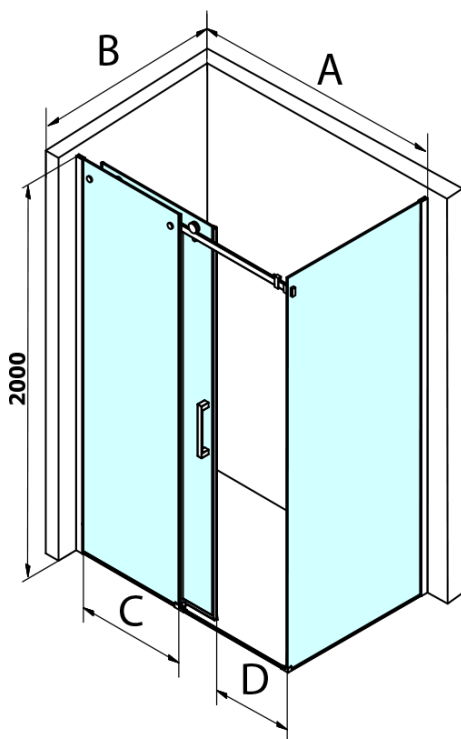

DRAGON BLACK Rectangular screen 1400x900mm L/R variant

Order code: GD4614B-02

Basic information

Brand: Gelco
Series: DRAGON

Size

Width: 1400 mm
Height: 2000 mm
Depth: 900 mm

Properties

Profile colour: Black matt
Shape: Rectangular shower enclosures
Type of opening: Sliding door
Opening direction: Versatile
Opening width: 570 mm
Glass colour: TRANSPARENT glass
Glass finish: Coated glass
Glass thickness: 8 mm
Properties: Frameless design
Weight / Piece: 104.88 kg
Packaging: 2 Piece
Warranty: 3 years

DRAGON BLACK Rectangular screen 1400x900mm L/R variant

Technical sheet

MODEL	A	C	D
GD4611B	1020-1110	510	420
GD4612B	1120-1210	560	470
GD4613B	1220-1310	610	520
GD4614B	1320-1410	660	570
GD4615B	1420-1510	710	620
GD4616B	1520-1610	760	670

MODEL	B
GD7280B	780-800
GD7290B	880-900