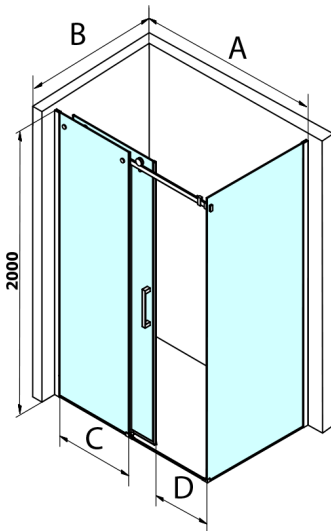

DRAGON BLACK Rectangular screen 1200x900mm L/R variant

Order code: GD4612B-02

Size

Width: 1200 mm
 Height: 2000 mm
 Depth: 900 mm

Properties

Warranty: 3 years

Technical sheet

MODEL	A	C	D
GD4611B	1020-1110	510	420
GD4612B	1120-1210	560	470
GD4613B	1220-1310	610	520
GD4614B	1320-1410	660	570
GD4615B	1420-1510	710	620
GD4616B	1520-1610	760	670

MODEL	B
GD7280B	780-800
GD7290B	880-900