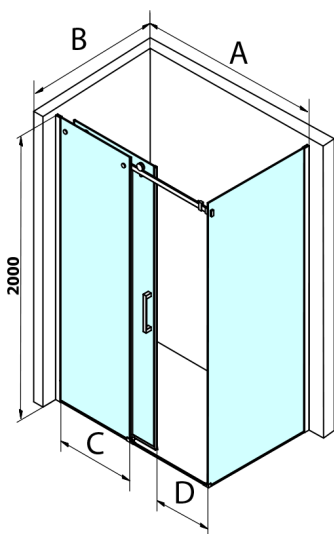

DRAGON BLACK Rectangular screen 1100x900mm L/R variant

Order code: GD4611B-02

Size

Width: 1100 mm
 Height: 2000 mm
 Depth: 900 mm

Properties

Warranty: 3 years

Technical sheet

MODEL	A	C	D
GD4611B	1020-1110	510	420
GD4612B	1120-1210	560	470
GD4613B	1220-1310	610	520
GD4614B	1320-1410	660	570
GD4615B	1420-1510	710	620
GD4616B	1520-1610	760	670

MODEL	B
GD7280B	780-800
GD7290B	880-900