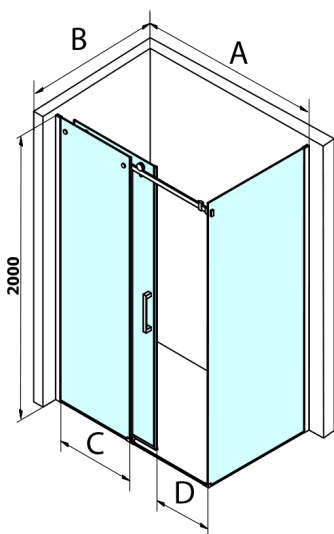

Technical sheet