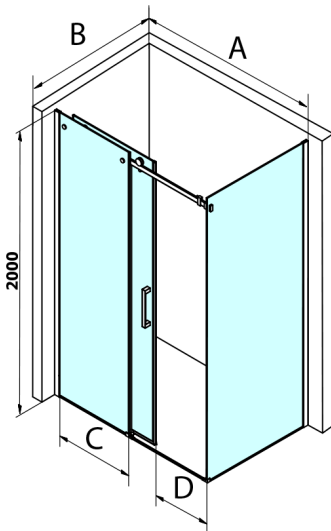

Technical sheet