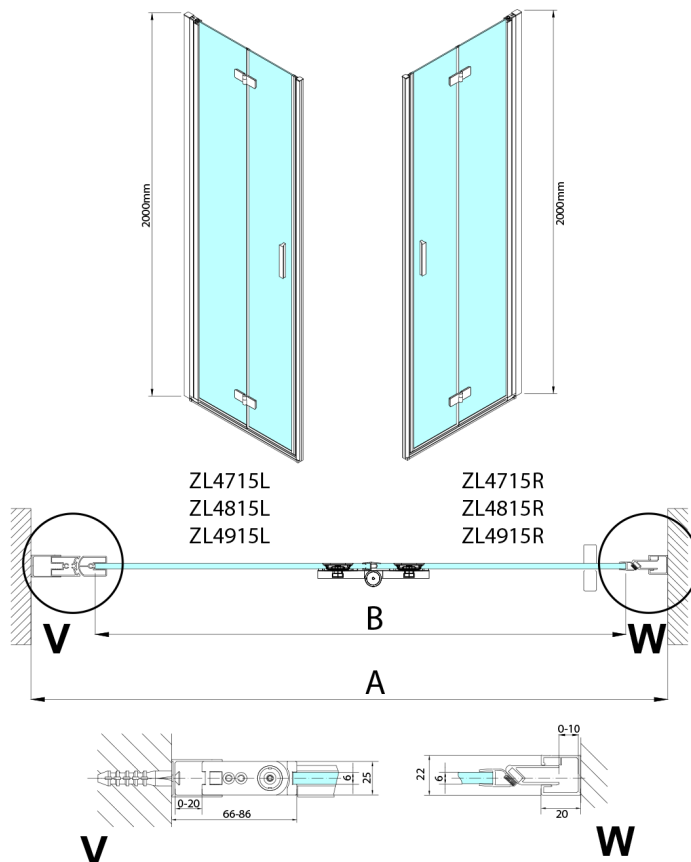

## ZOOM Alcove Shower Door 900 mm, clear glass, right

Order code: ZL4915R-03

### Size

Width: 900 mm  
Height: 2000 mm

## Technical sheet

ZL4715L  
ZL4815L  
ZL4915L

ZL4715R  
ZL4815R  
ZL4915R

| Model  | A       | B   |
|--------|---------|-----|
| ZL4715 | 685-715 | 697 |
| ZL4815 | 785-815 | 797 |
| ZL4915 | 885-915 | 897 |