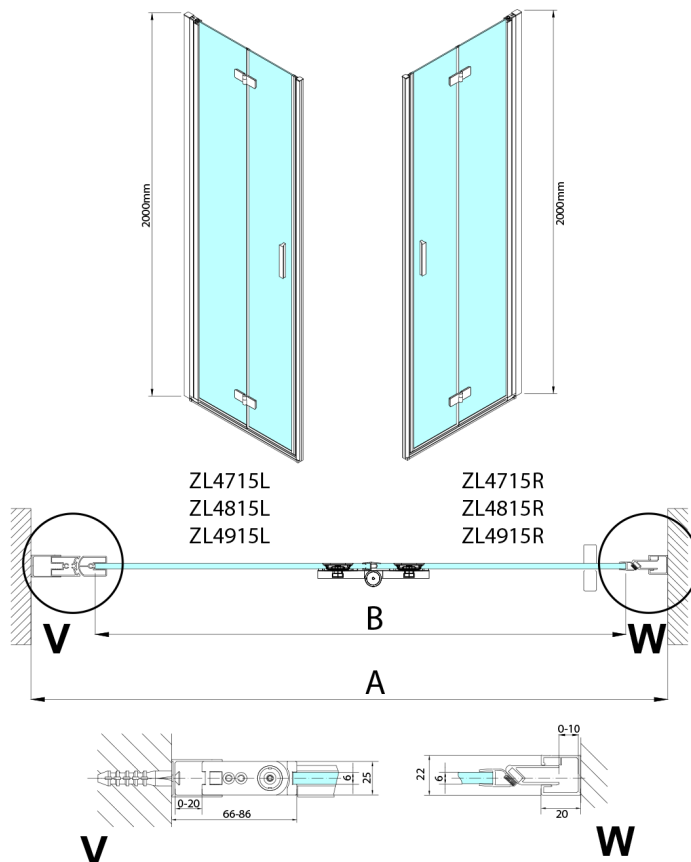

ZOOM Alcove Shower Door 800 mm, clear glass, right

Order code: ZL4815R-03

Size

Width: 800 mm
Height: 2000 mm

Properties

Warranty: 3 years

Technical sheet

ZL4715L
ZL4815L
ZL4915L

ZL4715R
ZL4815R
ZL4915R

Model	A	B
ZL4715	685-715	697
ZL4815	785-815	797
ZL4915	885-915	897