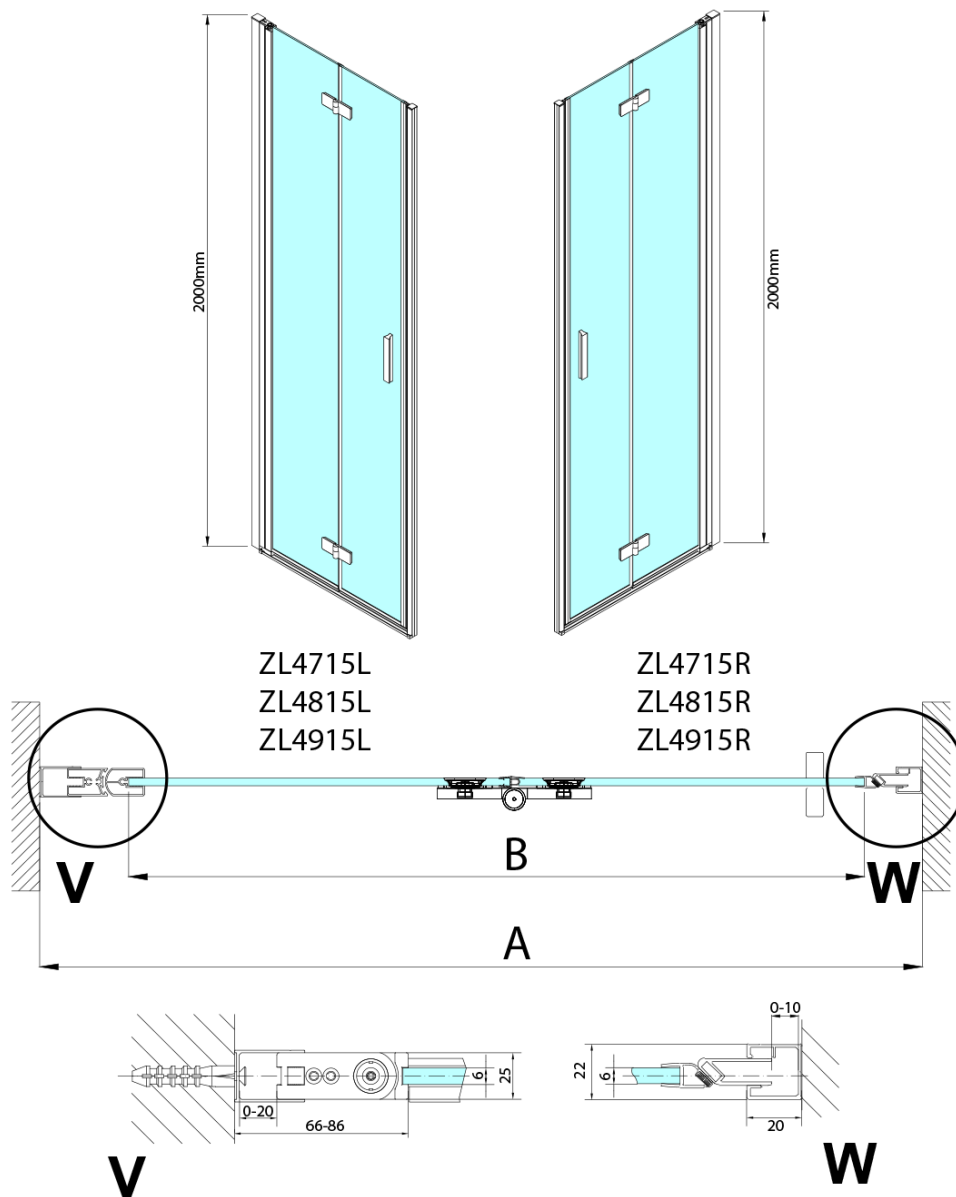

ZOOM Alcove Shower Door 700 mm, clear glass, right

Order code: ZL4715R-03

Basic information

Brand: Polysan
Series: ZOOM

Size

Width: 700 mm
Height: 2000 mm

Properties

Profile colour: Chrome - polished aluminum
Shape: Alcove door
Type of opening: Folding door
Opening direction: Right
Opening width: 697 mm
Glass colour: TRANSPARENT glass
Glass finish: Antidrop
Glass thickness: 6 mm
Installation width from: 685 mm
Installation width up to: 715 mm
Properties: Frameless design, Opening outside and inside
Weight / Piece: 31.5 kg
Packaging: 2 Piece
Warranty: 3 years

Technical sheet

Model	A	B
ZL4715	685-715	697
ZL4815	785-815	797
ZL4915	885-915	897