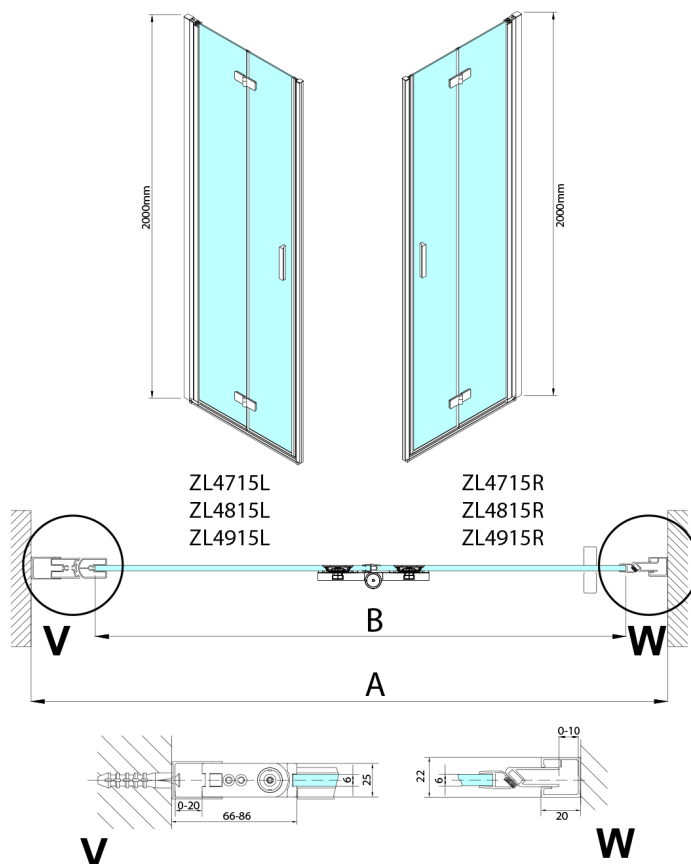

ZOOM Alcove Shower Door 700 mm, clear glass, right

Order code: ZL4715R-03

Size

Width: 700 mm

Height: 2000 mm

Properties

Warranty: 3 years

Technical sheet

Model	A	B
ZL4715	685-715	697
ZL4815	785-815	797
ZL4915	885-915	897