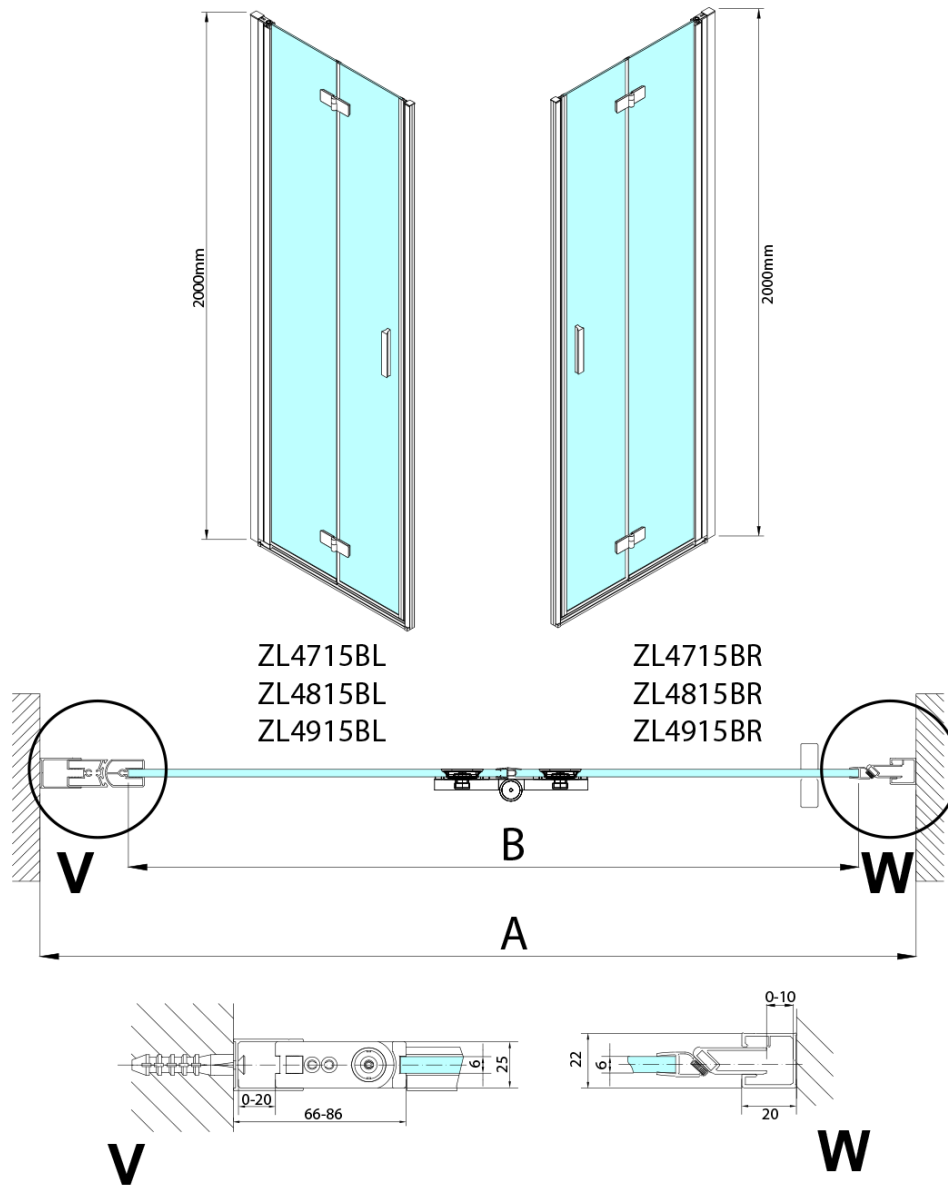

### Size

**Width:** 900 mm  
**Height:** 2000 mm

### Properties

**Profile colour:** Black matt  
**Shape:** Alcove door  
**Type of opening:** Folding door  
**Opening direction:** Right  
**Opening width:** 897 mm  
**Glass colour:** TRANSPARENT glass  
**Glass finish:** Antidrop  
**Glass thickness:** 6 mm  
**Installation width from:** 885 mm  
**Installation width up to:** 915 mm  
**Properties:** Frameless design, Opening outside and inside  
**Weight / Piece:** 31.5 kg  
**Packaging:** 2 Piece  
**Warranty:** 3 years

ZOOM BLACK Alcove Shower Door 900 mm, clear glass, right

Technical sheet

Model	A	B
ZL4715B	685-715	697
ZL4815B	785-815	797
ZL4915B	885-915	897