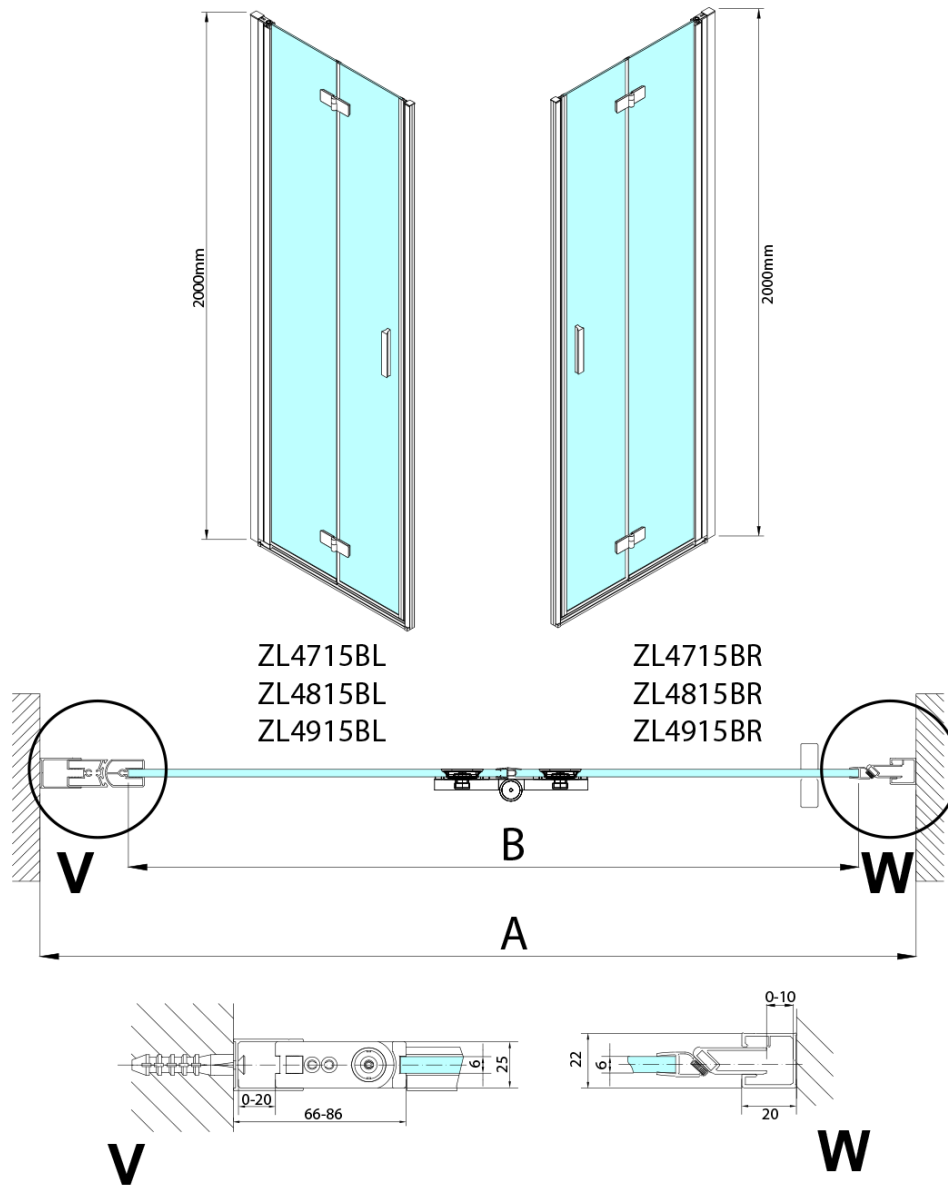

ZOOM BLACK Alcove Shower Door 900 mm, clear glass, right

Order code: ZL4915BR-01

Basic information

Brand: Polysan
Series: ZOOM BLACK

Size

Width: 900 mm
Height: 2000 mm

Properties

Profile colour: Black matt
Shape: Alcove door
Type of opening: Folding door
Opening direction: Right
Opening width: 897 mm
Glass colour: TRANSPARENT glass
Glass finish: Antidrop
Glass thickness: 6 mm
Installation width from: 885 mm
Installation width up to: 915 mm
Properties: Frameless design, Opening outside and inside
Weight / Piece: 31.5 kg
Packaging: 2 Piece
Warranty: 3 years

ZOOM BLACK Alcove Shower Door 900 mm, clear glass, right

Technical sheet

ZL4715BL
ZL4815BL
ZL4915BL

ZL4715BR
ZL4815BR
ZL4915BR

Model	A	B
ZL4715B	685-715	697
ZL4815B	785-815	797
ZL4915B	885-915	897