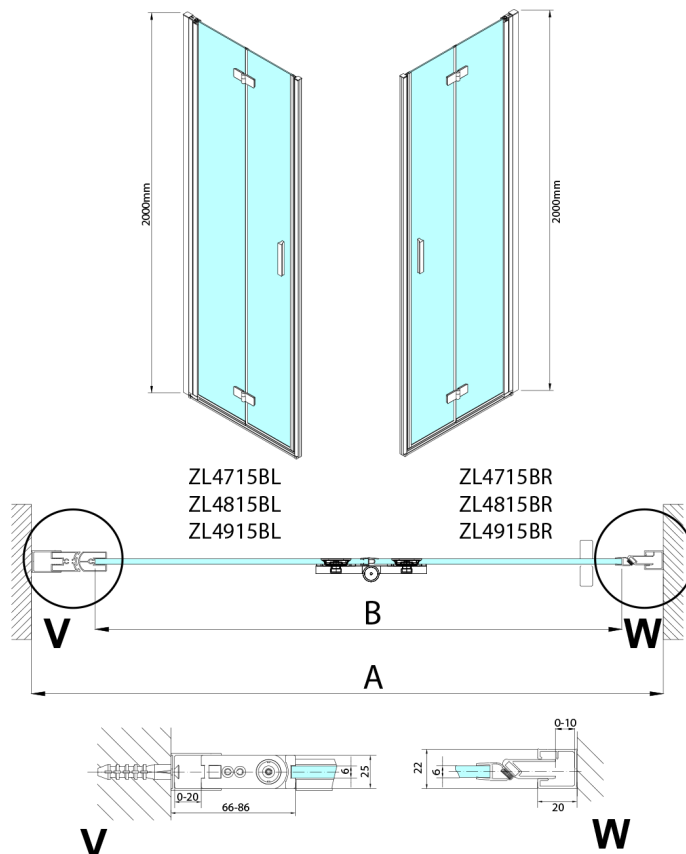

## ZOOM BLACK Alcove Shower Door 900 mm, clear glass, right

Order code: ZL4915BR-01

**Size**

Width: 900 mm  
Height: 2000 mm

**Properties**

Warranty: 3 years

### Technical sheet

ZL4715BL  
ZL4815BL  
ZL4915BL

ZL4715BR  
ZL4815BR  
ZL4915BR

Model	A	B
ZL4715B	685-715	697
ZL4815B	785-815	797
ZL4915B	885-915	897