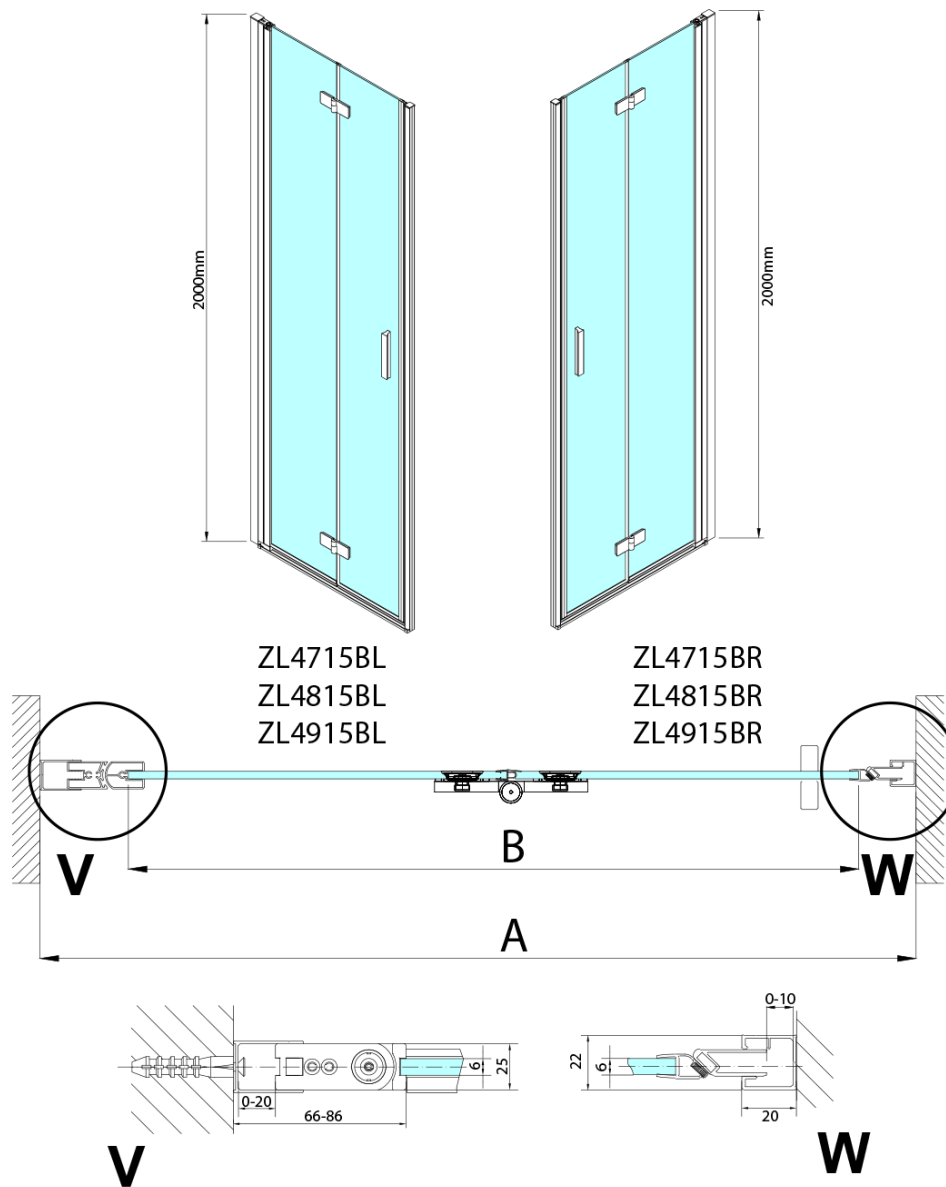

ZOOM BLACK Alcove Shower Door 800 mm, clear glass, right

Order code: ZL4815BR-01

Basic information

Brand: Polysan
Series: ZOOM BLACK

Size

Width: 800 mm
Height: 2000 mm

Properties

Profile colour: Black matt
Shape: Alcove door
Type of opening: Folding door
Opening direction: Right
Opening width: 797 mm
Glass colour: TRANSPARENT glass
Glass finish: Antidrop
Glass thickness: 6 mm
Installation width from: 785 mm
Installation width up to: 815 mm
Properties: Frameless design, Opening outside and inside
Weight / Piece: 31.5 kg
Packaging: 2 Piece
Warranty: 3 years

ZOOM BLACK Alcove Shower Door 800 mm, clear glass, right

Technical sheet

ZL4715BL
ZL4815BL
ZL4915BL

ZL4715BR
ZL4815BR
ZL4915BR

Model	A	B
ZL4715B	685-715	697
ZL4815B	785-815	797
ZL4915B	885-915	897