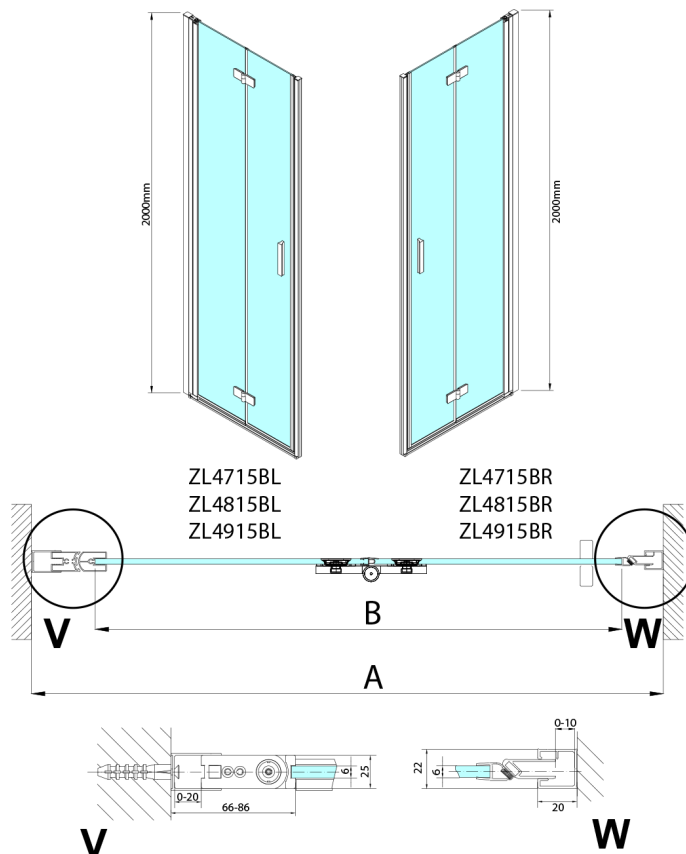

ZOOM BLACK Alcove Shower Door 800 mm, clear glass, right

Order code: ZL4815BR-01

Size

Width: 800 mm
Height: 2000 mm

Properties

Warranty: 3 years

Technical sheet

ZL4715BL
ZL4815BL
ZL4915BL

ZL4715BR
ZL4815BR
ZL4915BR

Model	A	B
ZL4715B	685-715	697
ZL4815B	785-815	797
ZL4915B	885-915	897