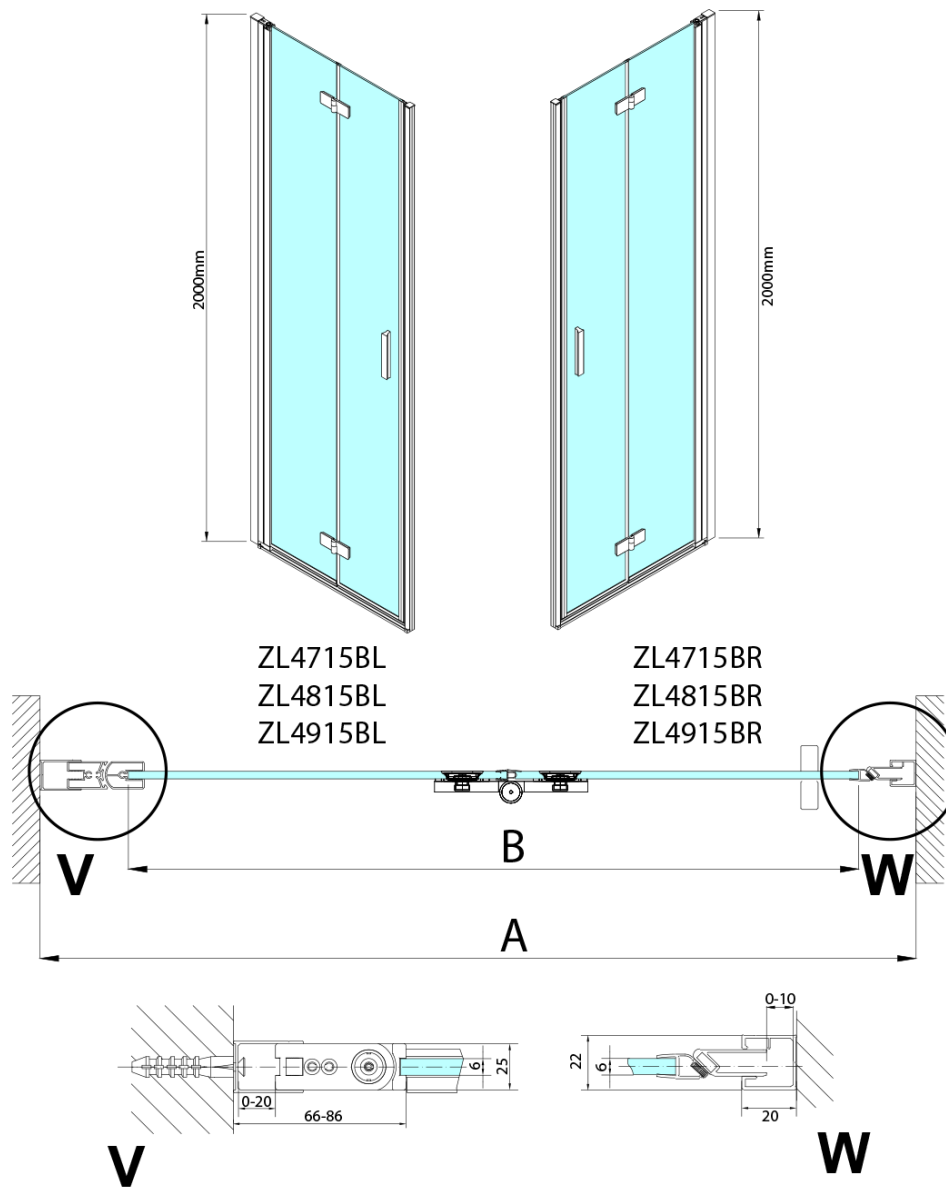

ZOOM BLACK Alcove Shower Door 700 mm, clear glass, right

Order code: ZL4715BR-01

Basic information

Brand: Polysan
Series: ZOOM BLACK

Size

Width: 700 mm
Height: 2000 mm

Properties

Profile colour: Black matt
Shape: Alcove door
Type of opening: Folding door
Opening direction: Right
Opening width: 697 mm
Glass colour: TRANSPARENT glass
Glass finish: Antidrop
Glass thickness: 6 mm
Installation width from: 685 mm
Installation width up to: 715 mm
Properties: Frameless design, Opening outside and inside
Weight / Piece: 31.5 kg
Packaging: 2 Piece
Warranty: 3 years

ZOOM BLACK Alcove Shower Door 700 mm, clear glass, right

Technical sheet

Model	A	B
ZL4715B	685-715	697
ZL4815B	785-815	797
ZL4915B	885-915	897