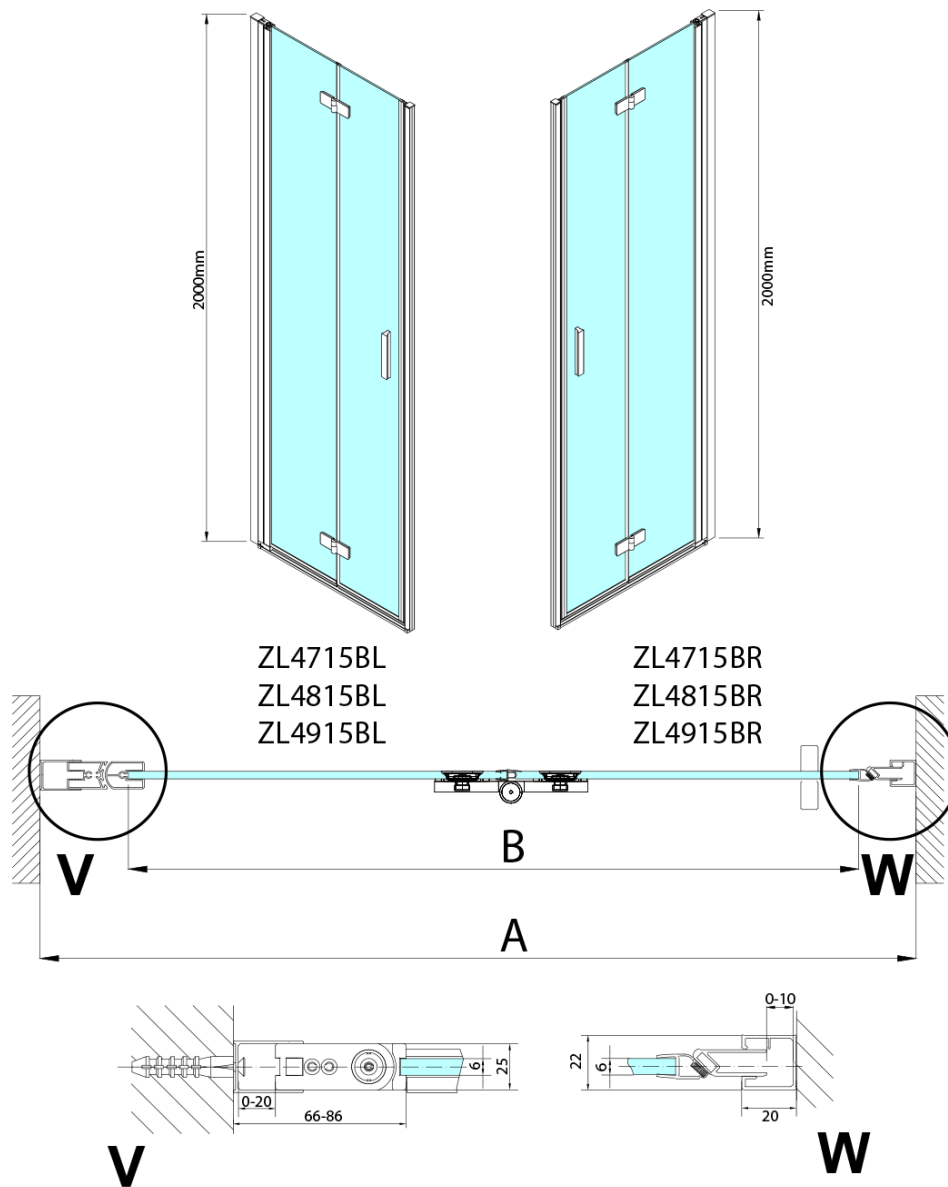

ZOOM BLACK Alcove Shower Door 700 mm, clear glass, right

Order code: ZL4715BR-01

Basic information

Brand: Polysan
Series: ZOOM BLACK

Size

Width: 700 mm
Height: 2000 mm

Properties

Profile colour: Black matt
Shape: Alcove door
Type of opening: Folding door
Opening direction: Right
Opening width: 697 mm
Glass colour: TRANSPARENT glass
Glass finish: Antidrop
Glass thickness: 6 mm
Installation width from: 685 mm
Installation width up to: 715 mm
Properties: Frameless design, Opening outside and inside
Weight / Piece: 31.5 kg
Packaging: 2 Piece
Warranty: 3 years

ZOOM BLACK Alcove Shower Door 700 mm, clear glass, right

Technical sheet

ZL4715BL
ZL4815BL
ZL4915BL

ZL4715BR
ZL4815BR
ZL4915BR

Model	A	B
ZL4715B	685-715	697
ZL4815B	785-815	797
ZL4915B	885-915	897