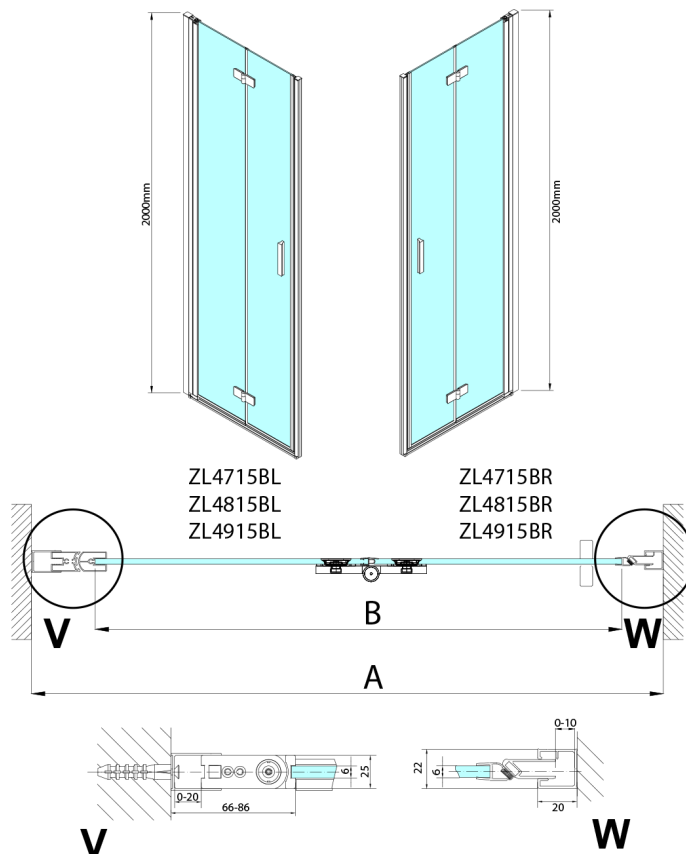

ZOOM BLACK Alcove Shower Door 700 mm, clear glass, right

Order code: ZL4715BR-01

Size

Width: 700 mm
Height: 2000 mm

Properties

Warranty: 3 years

Technical sheet

ZL4715BL
ZL4815BL
ZL4915BL

ZL4715BR
ZL4815BR
ZL4915BR

Model	A	B
ZL4715B	685-715	697
ZL4815B	785-815	797
ZL4915B	885-915	897