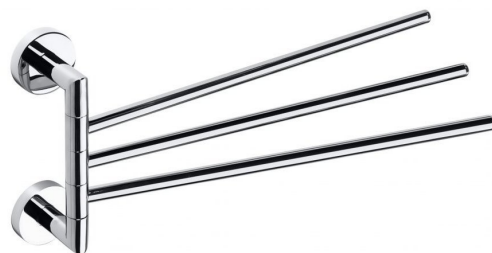

X-ROUND adjustable triple towel holder 380mm, chrome

Order code: XR407

Basic information

Brand: Sapho
Series: X-ROUND

Size

Length: 450 mm
Width: 55 mm
Height: 195 mm
Depth: 450 mm

Properties

Colour: Chrome
Material: Brass
Shape: Circular
Type: Towel holder: rotary
Installation: Sticking, Drilling
Weight / Piece: 0.88 kg
Packaging: 1 Piece
Warranty: 10 years

We recommend buy

1 Piece Fixing adhesive set 2pcs (Order code: MS287)
1 Piece MAMUT Glue 25ml (Order code: 35003TU)

X-ROUND adjustable triple towel holder 380mm,
chrome

Technical sheet