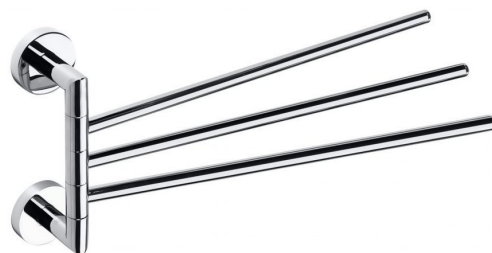

## X-ROUND adjustable triple towel holder 380mm, chrome

Order code: XR407

### Basic information

Brand: Sapho  
Series: X-ROUND

### Size

Length: 450 mm  
Width: 55 mm  
Height: 195 mm  
Depth: 450 mm

### Properties

Colour: Chrome  
Material: Brass  
Shape: Circular  
Type: Towel holder: rotary  
Installation: Sticking, Drilling  
Weight / Piece: 0.88 kg  
Packaging: 1 Piece  
Warranty: 10 years