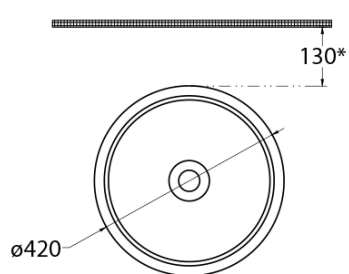

ALLEGRO Countertop Washbasin, dia 42cm, white

Order code: 10AL66042

Basic information

Brand: Isvea

Size

Diameter: 420 mm

Width: 420 mm

Height: 300 mm

Properties

Colour: White

Material: Ceramic

Installation: Freestanding

Type of washbasin: Countertop washbasin

Tap hole: Without tap hole

Overflow: No

Shape: Circle

Package does not contain: Waste

Weight / Piece: 9.2 kg

Warranty: 2 years

We recommend buy

1 Piece Washbasin Waste 5/4" click-clack, (H) 20-70mm, ceramic plug, white (Order code: 38TP0161I)

Technical sheet

130* recommended/doporučené