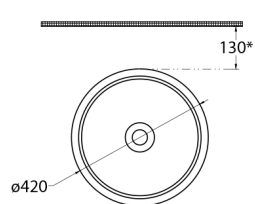

Technical sheet