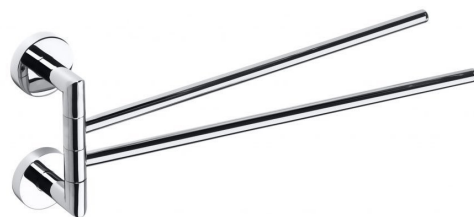

# X-ROUND adjustable double towel holder 380mm, chrome

**Order code:** XR403

## Basic information

**Brand:** Sapho  
**Series:** X-ROUND

## Properties

**Colour:** Chrome  
**Material:** Brass  
**Shape:** Circular  
**Type:** Towel holder: rotary  
**Installation:** Sticking, Drilling  
**Weight / Piece:** 0.744 kg  
**Packaging:** 1 Piece  
**Warranty:** 10 years

X-ROUND adjustable double towel holder 380mm,  
chrome

Technical sheet