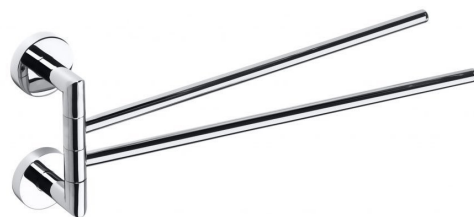

X-ROUND adjustable double towel holder 380mm, chrome

Order code: XR403

Basic information

Brand: Sapho
Series: X-ROUND

Size

Length: 450 mm
Width: 55 mm
Height: 165 mm
Depth: 450 mm

Properties

Colour: Chrome
Material: Brass
Shape: Circular
Type: Towel holder: rotary
Installation: Sticking, Drilling
Weight / Piece: 0.744 kg
Packaging: 1 Piece
Warranty: 10 years

We recommend buy

1 Piece Fixing adhesive set 2pcs (Order code: MS287)
1 Piece MAMUT Glue 25ml (Order code: 35003TU)

X-ROUND adjustable double towel holder 380mm,
chrome

Technical sheet