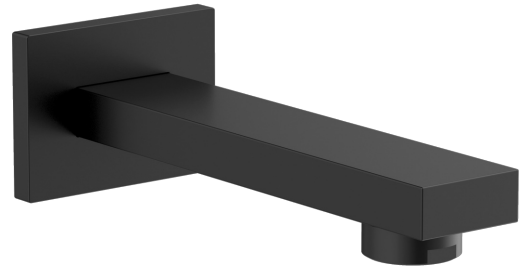

Wall Mounted Spout, square, 160 mm, black matt

Order code: BO412

Properties

Colour: Black matt

Material: Brass

Warranty: 2 years

Technical sheet