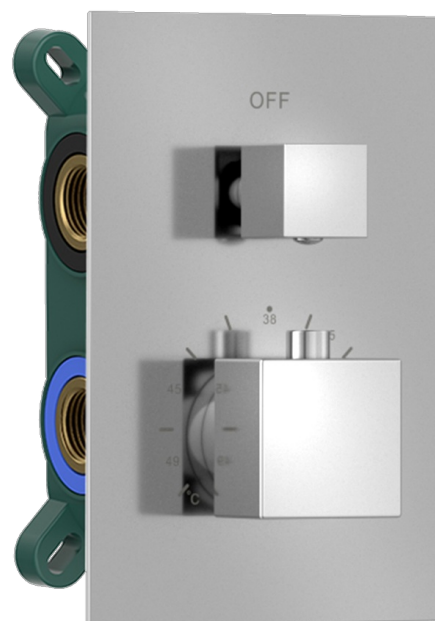

**LATUS Concealed Thermostatic Shower Mixer Tap, Installation Box, 2 Outlets,
chrome**

Order code: 1102-32

Size

Width: 120 mm

Height: 170 mm

Properties

Colour: Chrome

Material: Brass

Warranty: 6 years

Technical sheet