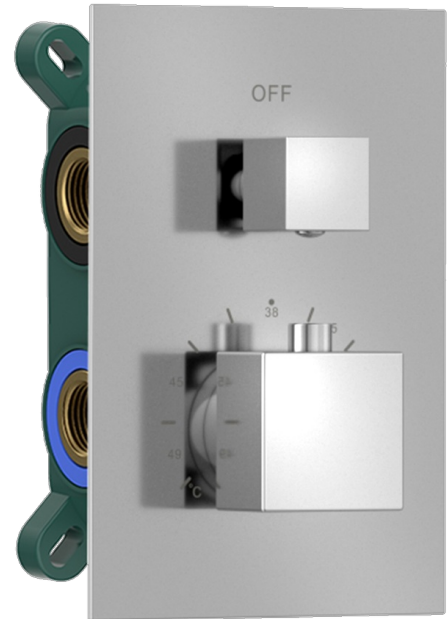

**Concealed Thermostatic Shower Mixer Tap, Installation Box, 2 Outlets, chrome**

Order code: 1102-32

**Size**

Width: 120 mm

Height: 170 mm

**Properties**

Warranty: 6 years

Colour: Chrome

Material: Brass

**Technical sheet**