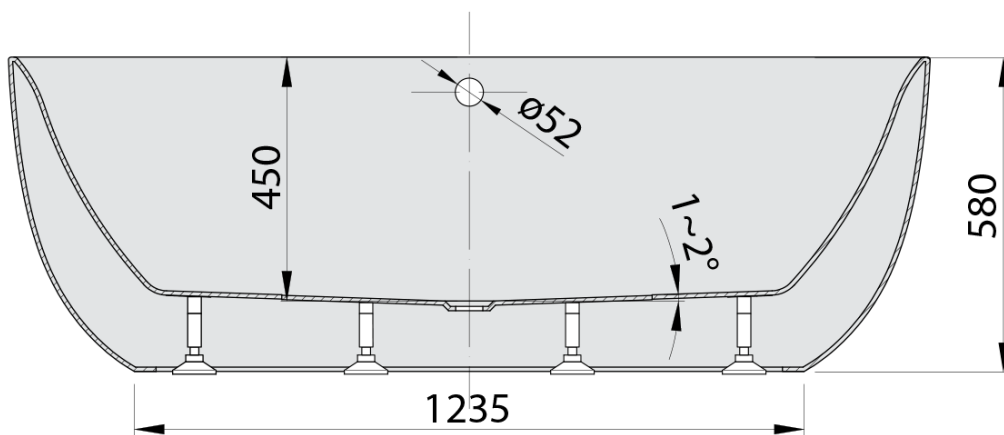

Order code: 68638

Basic information

Brand: Polysan

Size

Length: 1700 mm

Width: 800 mm

Height: 580 mm

Volume: 230 l

Properties

Colour: White

Material: Acrylate

Shape: Freestanding

Installation: Independent

Waste diameter: 52 mm

Package does not contain: Trap, Pop Up Bath Waste

Weight / Piece: 54.0 kg

Packaging: 1 Piece

Warranty: 2 years

We recommend buy

1 Piece Bath Trap 6/4", height: 42mm, DN40 (Order code: 71712)

1 Piece Pop Up Bath Waste (L) 600mm, Plug 72mm, Chrome (Order code: 71850)

Technical sheet

VOLUME 230L