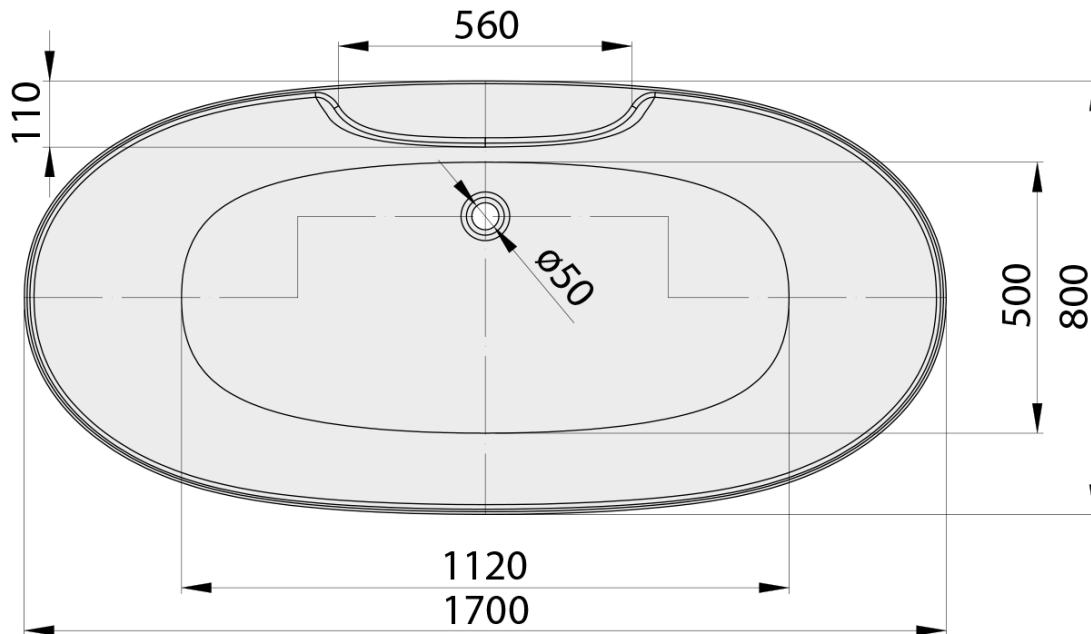

Order code: 68638

Basic information

Brand: Polysan

Size

Length: 1700 mm

Width: 800 mm

Height: 580 mm

Volume: 230 l

Properties

Colour: White

Material: Acrylate

Shape: Freestanding

Installation: Independent

Waste diameter: 52 mm

Package does not contain: Trap, Pop Up Bath Waste

Weight / Piece: 54.0 kg

Packaging: 1 Piece

Warranty: 2 years

We recommend buy

1 Piece Bath Trap 6/4", height: 42mm, DN40 (Order code: 71712)

1 Piece Pop Up Bath Waste (L) 600mm, Plug 72mm, Chrome (Order code: 71850)

Technical sheet

VOLUME 230L