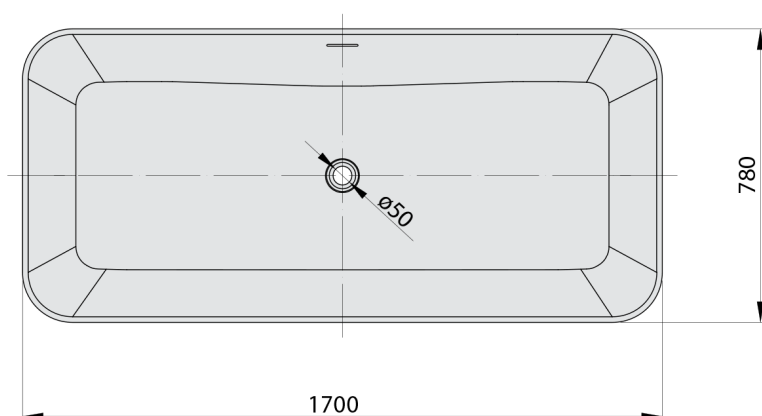

LEYLA Freestanding bath 170x78x55cm, solid surface, white matt

Order code: 92530

Size

Length: 1700 mm

Width: 780 mm

Height: 550 mm

Volume: 373 l

Properties

Colour: White matt

Material: Solid Surface

Warranty: 2 years

Technical sheet

VOLUME 373L