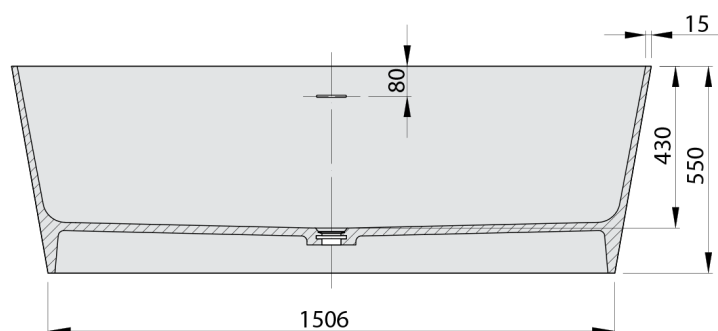

LEYLA Freestanding bath 170x78x55cm, solid surface, white matt

Order code: 92530

Size

Length: 1700 mm

Width: 780 mm

Height: 550 mm

Volume: 373 l

Properties

Colour: White matt

Material: Solid Surface

Warranty: 2 years

Technical sheet

VOLUME 373L