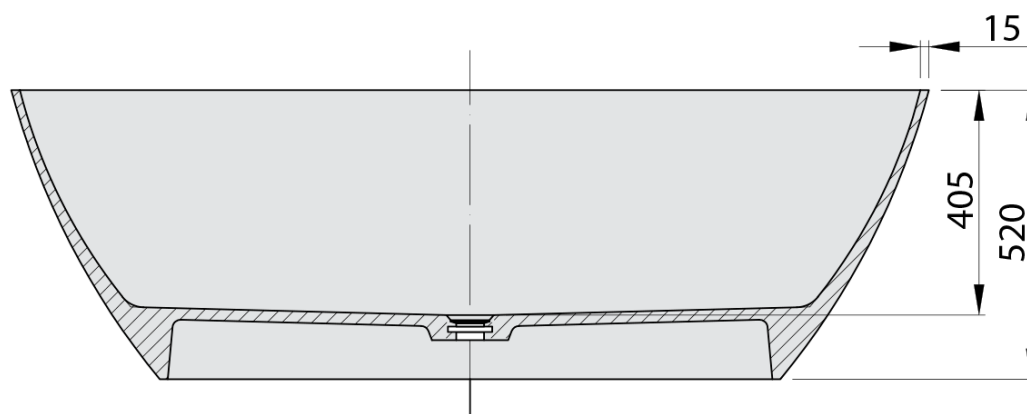

MEDINA Freestanding bath 165x70x52cm, solid surface, white matt

Order code: 92430

Basic information

Brand: Polysan

Size

Length: 1650 mm

Width: 700 mm

Height: 520 mm

Volume: 292 l

Properties

Colour: White matt

Material: Solid Surface

Shape: Freestanding

Installation: Independent

Waste diameter: 52 mm

Package does not contain: Trap, Waste

Weight / Piece: 161.0 kg

Packaging: 1 Piece

Warranty: 2 years

We recommend buy

1 Piece Bath drain 6/4", click-clack, , solid surface, white mat (Order code: 72195)

Technical sheet

VOLUME 292L