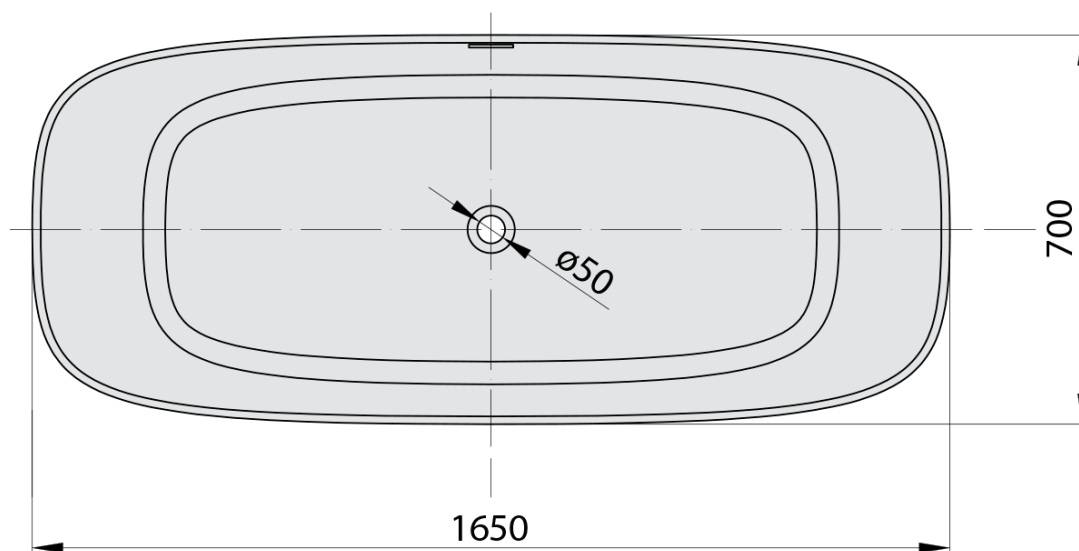

MEDINA Freestanding bath 165x70x52cm, solid surface, white matt

Order code: 92430

Basic information

Brand: Polysan

Size

Length: 1650 mm

Width: 700 mm

Height: 520 mm

Volume: 292 l

Properties

Colour: White matt

Material: Solid Surface

Shape: Freestanding

Installation: Independent

Waste diameter: 52 mm

Package does not contain: Trap, Waste

Weight / Piece: 161.0 kg

Packaging: 1 Piece

Warranty: 2 years

We recommend buy

1 Piece Bath drain 6/4", click-clack, , solid surface, white mat (Order code: 72195)

Technical sheet

VOLUME 292L