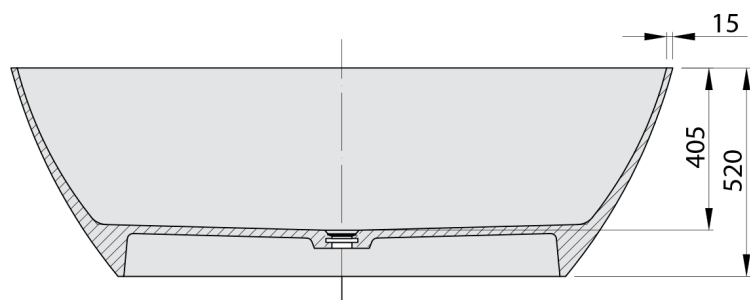

MEDINA Freestanding bath 165x70x52cm, solid surface, white matt

Order code: 92430

Size

Length: 1650 mm
Width: 700 mm
Height: 520 mm
Volume: 292 l

Properties

Warranty: 2 years
Colour: White matt
Material: Solid Surface

Technical sheet

VOLUME 292L