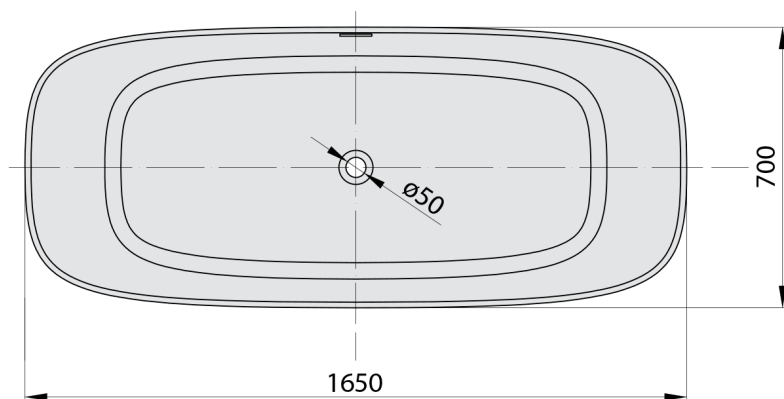

MEDINA Freestanding bath 165x70x52cm, solid surface, white matt

Order code: 92430

Size

Length: 1650 mm
Width: 700 mm
Height: 520 mm
Volume: 292 l

Properties

Warranty: 2 years
Colour: White matt
Material: Solid Surface

Technical sheet

VOLUME 292L