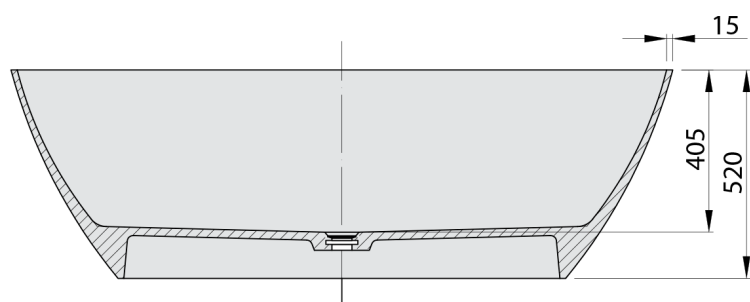

MEDINA Freestanding bath 165x70x52cm, solid surface, white matt

Order code: 92430

Size

Length: 1650 mm
Width: 700 mm
Height: 520 mm
Volume: 292 l

Properties

Colour: White matt
Material: Solid Surface
Warranty: 2 years

Technical sheet

VOLUME 292L