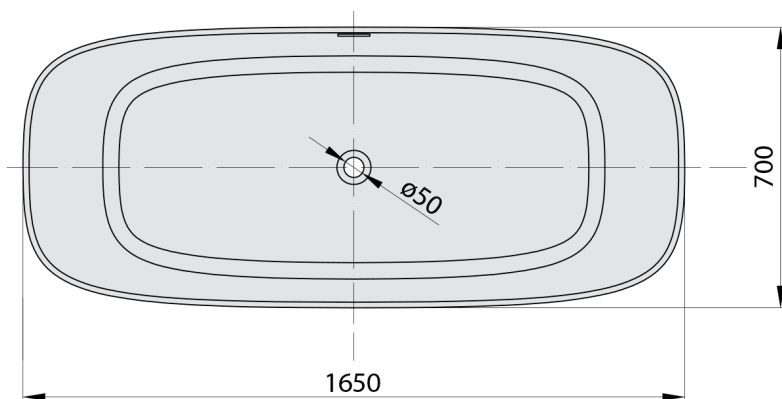

MEDINA Freestanding bath 165x70x52cm, solid surface, white matt

Order code: 92430

Size

Length: 1650 mm
Width: 700 mm
Height: 520 mm
Volume: 292 l

Properties

Colour: White matt
Material: Solid Surface
Warranty: 2 years

Technical sheet

VOLUME 292L