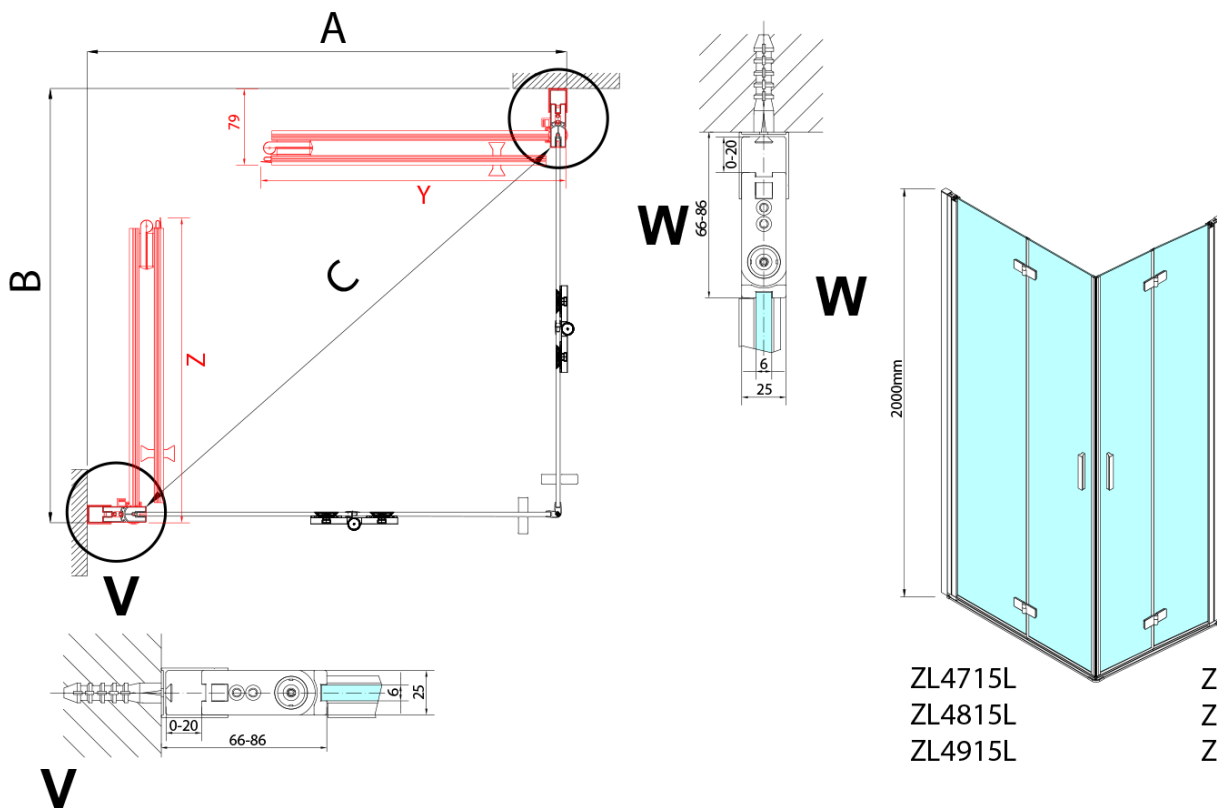

ZOOM Rectangular screen 700x900mm, corner entry

Order code: ZL4715L-04

Basic information

Brand: Polysan
Series: ZOOM

Size

Width: 700 mm
Height: 2000 mm
Depth: 900 mm

Properties

Profile colour: Chrome - polished aluminum
Shape: Rectangular with corner entry
Type of opening: Folding door
Opening width: 978 mm
Glass colour: TRANSPARENT glass
Glass finish: Antidrop
Glass thickness: 6 mm
Properties: Frameless design, Opening outside and inside
Weight / Piece: 62.0 kg
Packaging: 2 Piece
Warranty: 2 years

ZOOM Rectangular screen 700x900mm, corner entry

Technical sheet

Model L	Model R	A	B	C	Y	Z
ZL4715L +	ZL4815R	670-690	770-790	907	378	339
ZL4715L +	ZL4915R	670-690	870-890	978	438	339
ZL4815L +	ZL4915R	770-790	870-890	1048	438	378
ZL4815L +	ZL4715R	770-790	670-690	907	339	378
ZL4915L +	ZL4715R	870-890	670-690	978	339	438
ZL4915L +	ZL4815R	870-890	770-790	1048	378	438