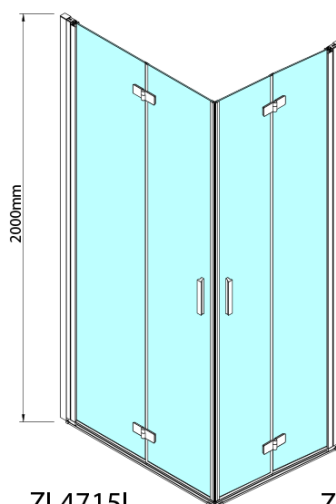

ZOOM Rectangular screen 700x800mm, corner entry

Order code: ZL4715R-01

Basic information

Brand: Polysan
Series: ZOOM

Size

Width: 700 mm
Height: 2000 mm
Depth: 800 mm

Properties

Profile colour: Chrome - polished aluminum
Shape: Rectangular with corner entry
Type of opening: Folding door
Opening width: 907 mm
Glass colour: TRANSPARENT glass
Glass finish: Antidrop
Glass thickness: 6 mm
Properties: Frameless design, Opening outside and inside
Weight / Piece: 62.0 kg
Packaging: 2 Piece
Warranty: 2 years

ZOOM Rectangular screen 700x800mm, corner entry

Technical sheet

Model L		Model R	A	B	C	Y	Z
ZL4715L	+	ZL4815R	670-690	770-790	907	378	339
ZL4715L	+	ZL4915R	670-690	870-890	978	438	339
ZL4815L	+	ZL4915R	770-790	870-890	1048	438	378
ZL4815L	+	ZL4715R	770-790	670-690	907	339	378
ZL4915L	+	ZL4715R	870-890	670-690	978	339	438
ZL4915L	+	ZL4815R	870-890	770-790	1048	378	438