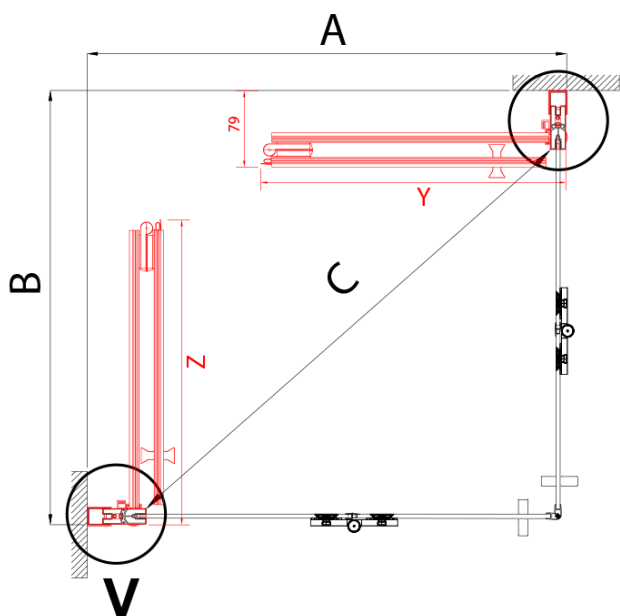

ZOOM Rectangular screen 700x800mm, corner entry

Order code: ZL4715R-01

Basic information

Brand: Polysan
Series: ZOOM

Size

Width: 700 mm
Height: 2000 mm
Depth: 800 mm

Properties

Profile colour: Chrome - polished aluminum
Shape: Rectangular with corner entry
Type of opening: Folding door
Opening width: 907 mm
Glass colour: TRANSPARENT glass
Glass finish: Antidrop
Glass thickness: 6 mm
Properties: Frameless design, Opening outside and inside
Weight / Piece: 62.0 kg
Packaging: 2 Piece
Warranty: 2 years

ZOOM Rectangular screen 700x800mm, corner entry

Technical sheet

Model L		Model R	A	B	C	Y	Z
ZL4715L	+	ZL4815R	670-690	770-790	907	378	339
ZL4715L	+	ZL4915R	670-690	870-890	978	438	339
ZL4815L	+	ZL4915R	770-790	870-890	1048	438	378
ZL4815L	+	ZL4715R	770-790	670-690	907	339	378
ZL4915L	+	ZL4715R	870-890	670-690	978	339	438
ZL4915L	+	ZL4815R	870-890	770-790	1048	378	438