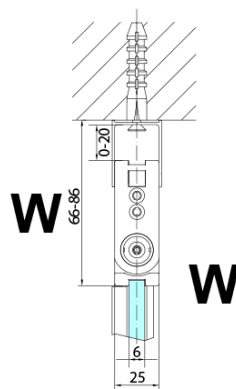

ZOOM Rectangular screen 700x800mm, corner entry

Order code: ZL4715R-01

Basic information

Brand: Polysan
Series: ZOOM

Size

Width: 700 mm
Height: 2000 mm
Depth: 800 mm

Properties

Profile colour: Chrome - polished aluminum
Shape: Rectangular with corner entry
Type of opening: Folding door
Opening width: 907 mm
Glass colour: TRANSPARENT glass
Glass finish: Antidrop
Glass thickness: 6 mm
Properties: Frameless design, Opening outside and inside
Weight / Piece: 62.0 kg
Packaging: 2 Piece
Warranty: 2 years

ZOOM Rectangular screen 700x800mm, corner entry

Technical sheet

Model L		Model R	A	B	C	Y	Z
ZL4715L	+	ZL4815R	670-690	770-790	907	378	339
ZL4715L	+	ZL4915R	670-690	870-890	978	438	339
ZL4815L	+	ZL4915R	770-790	870-890	1048	438	378
ZL4815L	+	ZL4715R	770-790	670-690	907	339	378
ZL4915L	+	ZL4715R	870-890	670-690	978	339	438
ZL4915L	+	ZL4815R	870-890	770-790	1048	378	438