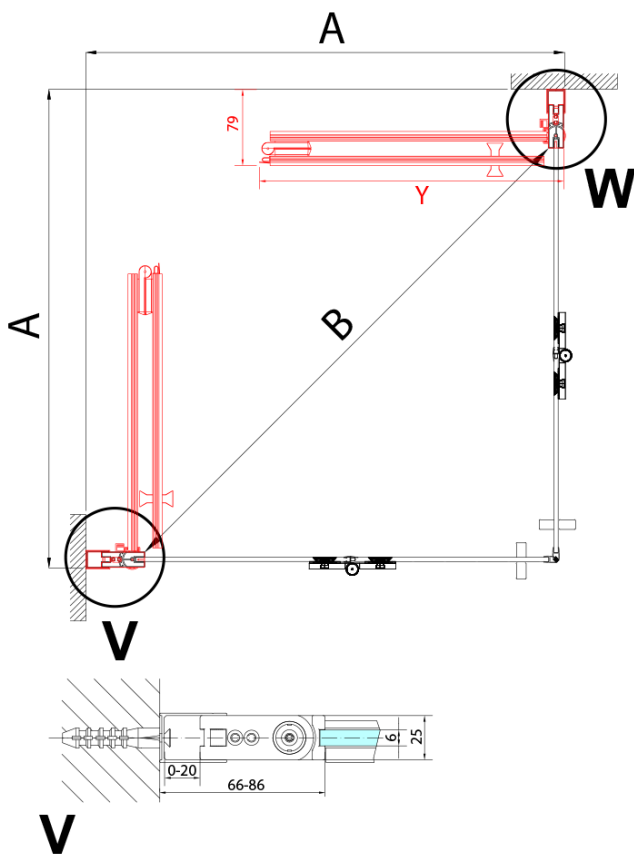

ZOOM BLACK square screen 900x900mm, corner entry

Order code: ZL4915BL-02

Basic information

Brand: Polysan
Series: ZOOM BLACK

Size

Width: 900 mm
Height: 2000 mm
Depth: 900 mm

Properties

Profile colour: Black matt
Shape: Square with corner entry
Type of opening: Folding door
Opening width: 1119 mm
Glass colour: TRANSPARENT glass
Glass finish: Antidrop
Glass thickness: 6 mm
Properties: Frameless design, Opening outside and inside
Weight / Piece: 62.0 kg
Packaging: 2 Piece
Warranty: 2 years

ZOOM BLACK square screen 900x900mm, corner entry

Technical sheet

Model	A	B	Y
ZL4715B	670-690	837	339
ZL4815B	770-790	978	378
ZL4915B	870-890	1119	438

ZL4715BL
ZL4815BL
ZL4915BL

ZL4715BR
ZL4815BR
ZL4915BR