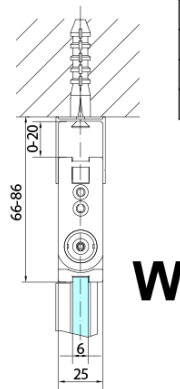

ZOOM BLACK square screen 900x900mm, corner entry

Order code: ZL4915BL-02

Basic information

Brand: Polysan
Series: ZOOM BLACK

Size

Width: 900 mm
Height: 2000 mm
Depth: 900 mm

Properties

Profile colour: Black matt
Shape: Square with corner entry
Type of opening: Folding door
Opening width: 1119 mm
Glass colour: TRANSPARENT glass
Glass finish: Antidrop
Glass thickness: 6 mm
Properties: Frameless design, Opening outside and inside
Weight / Piece: 62.0 kg
Packaging: 2 Piece
Warranty: 2 years

ZOOM BLACK square screen 900x900mm, corner entry

Technical sheet

Model	A	B	Y
ZL4715B	670-690	837	339
ZL4815B	770-790	978	378
ZL4915B	870-890	1119	438

ZL4715BL
ZL4815BL
ZL4915BL

ZL4715BR
ZL4815BR
ZL4915BR