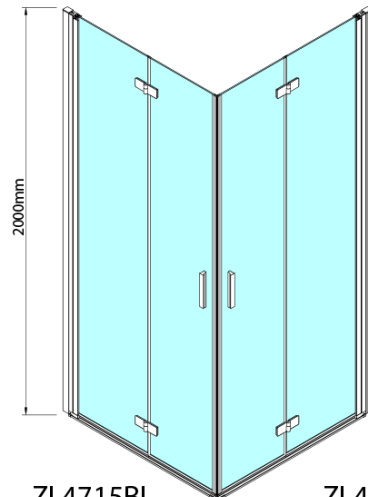

ZOOM BLACK square screen 900x900mm, corner entry

Order code: ZL4915BL-02

Basic information

Brand: Polysan
Series: ZOOM BLACK

Size

Width: 900 mm
Height: 2000 mm
Depth: 900 mm

Properties

Profile colour: Black matt
Shape: Square with corner entry
Type of opening: Folding door
Opening width: 1119 mm
Glass colour: TRANSPARENT glass
Glass finish: Antidrop
Glass thickness: 6 mm
Properties: Frameless design, Opening outside and inside
Weight / Piece: 62.0 kg
Packaging: 2 Piece
Warranty: 2 years

ZOOM BLACK square screen 900x900mm, corner entry

Technical sheet

Model	A	B	Y
ZL4715B	670-690	837	339
ZL4815B	770-790	978	378
ZL4915B	870-890	1119	438

ZL4715BL
ZL4815BL
ZL4915BL

ZL4715BR
ZL4815BR
ZL4915BR