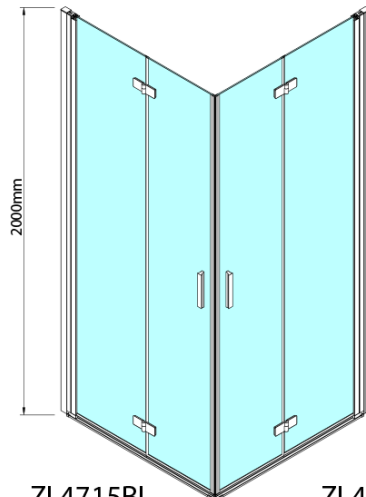

## Size

**Width:** 800 mm  
**Height:** 2000 mm  
**Depth:** 800 mm

## Properties

**Profile colour:** Black matt  
**Shape:** Square with corner entry  
**Type of opening:** Folding door  
**Opening width:** 978 mm  
**Glass colour:** TRANSPARENT glass  
**Glass finish:** Antidrop  
**Glass thickness:** 6 mm  
**Properties:** Frameless design, Opening outside and inside  
**Weight / Piece:** 62.0 kg  
**Packaging:** 2 Piece  
**Warranty:** 2 years

ZOOM BLACK square screen 800x800mm, corner entry

Technical sheet

Model	A	B	Y
ZL4715B	670-690	837	339
ZL4815B	770-790	978	378
ZL4915B	870-890	1119	438

ZL4715BL  
ZL4815BL  
ZL4915BL

ZL4715BR  
ZL4815BR  
ZL4915BR