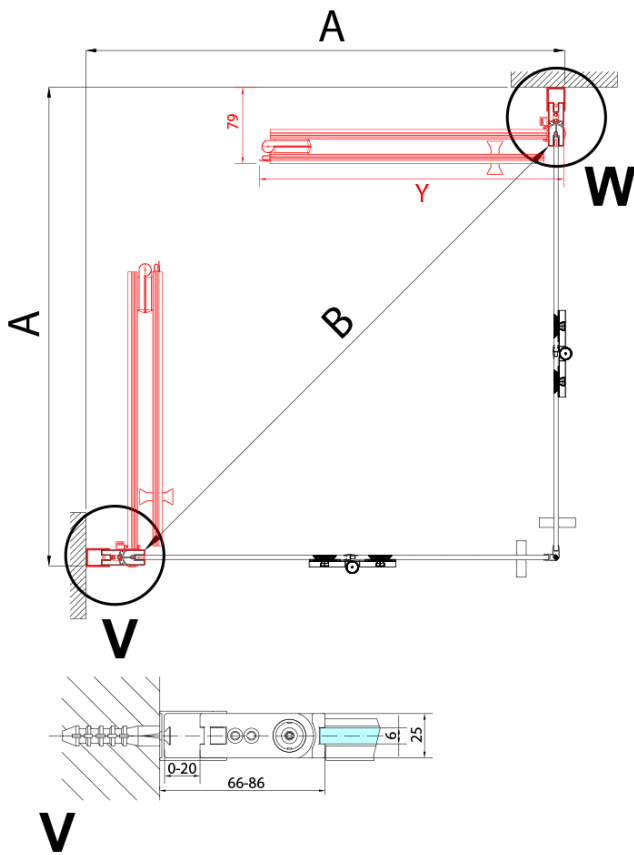

## Size

**Width:** 800 mm  
**Height:** 2000 mm  
**Depth:** 800 mm

## Properties

**Profile colour:** Black matt  
**Shape:** Square with corner entry  
**Type of opening:** Folding door  
**Opening width:** 978 mm  
**Glass colour:** TRANSPARENT glass  
**Glass finish:** Antidrop  
**Glass thickness:** 6 mm  
**Properties:** Frameless design, Opening outside and inside  
**Weight / Piece:** 62.0 kg  
**Packaging:** 2 Piece  
**Warranty:** 2 years

ZOOM BLACK square screen 800x800mm, corner entry

Technical sheet

Model	A	B	Y
ZL4715B	670-690	837	339
ZL4815B	770-790	978	378
ZL4915B	870-890	1119	438

ZL4715BL  
ZL4815BL  
ZL4915BL

ZL4715BR  
ZL4815BR  
ZL4915BR