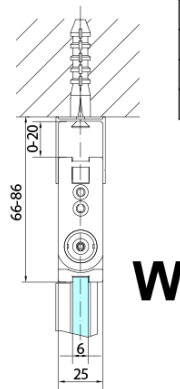

## Size

**Width:** 800 mm  
**Height:** 2000 mm  
**Depth:** 800 mm

## Properties

**Profile colour:** Black matt  
**Shape:** Square with corner entry  
**Type of opening:** Folding door  
**Opening width:** 978 mm  
**Glass colour:** TRANSPARENT glass  
**Glass finish:** Antidrop  
**Glass thickness:** 6 mm  
**Properties:** Frameless design, Opening outside and inside  
**Weight / Piece:** 62.0 kg  
**Packaging:** 2 Piece  
**Warranty:** 2 years

ZOOM BLACK square screen 800x800mm, corner entry

Technical sheet

Model	A	B	Y
ZL4715B	670-690	837	339
ZL4815B	770-790	978	378
ZL4915B	870-890	1119	438

ZL4715BL  
ZL4815BL  
ZL4915BL

ZL4715BR  
ZL4815BR  
ZL4915BR