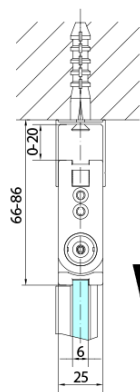

ZOOM BLACK square screen 700x700mm, corner entry

Order code: ZL4715BL-02

Basic information

Brand: Polysan
Series: ZOOM BLACK

Size

Width: 700 mm
Height: 2000 mm
Depth: 700 mm

Properties

Profile colour: Black matt
Shape: Square with corner entry
Type of opening: Folding door
Opening width: 837 mm
Glass colour: TRANSPARENT glass
Glass finish: Antidrop
Glass thickness: 6 mm
Properties: Frameless design, Opening outside and inside
Weight / Piece: 62.0 kg
Packaging: 2 Piece
Warranty: 2 years

ZOOM BLACK square screen 700x700mm, corner entry

Technical sheet

Model	A	B	Y
ZL4715B	670-690	837	339
ZL4815B	770-790	978	378
ZL4915B	870-890	1119	438

ZL4715BL
ZL4815BL
ZL4915BL

ZL4715BR
ZL4815BR
ZL4915BR