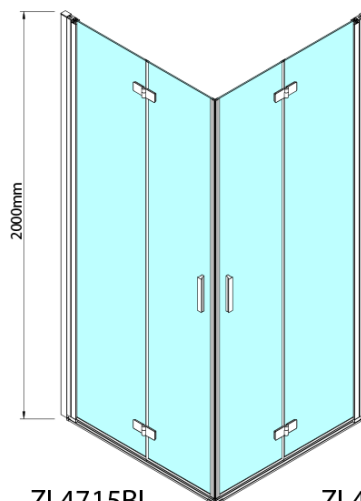

ZOOM BLACK square screen 700x700mm, corner entry

Order code: ZL4715BL-02

Basic information

Brand: Polysan
Series: ZOOM BLACK

Size

Width: 700 mm
Height: 2000 mm
Depth: 700 mm

Properties

Profile colour: Black matt
Shape: Square with corner entry
Type of opening: Folding door
Opening width: 837 mm
Glass colour: TRANSPARENT glass
Glass finish: Antidrop
Glass thickness: 6 mm
Properties: Frameless design, Opening outside and inside
Weight / Piece: 62.0 kg
Packaging: 2 Piece
Warranty: 2 years

ZOOM BLACK square screen 700x700mm, corner entry

Technical sheet

Model	A	B	Y
ZL4715B	670-690	837	339
ZL4815B	770-790	978	378
ZL4915B	870-890	1119	438

ZL4715BL
ZL4815BL
ZL4915BL

ZL4715BR
ZL4815BR
ZL4915BR