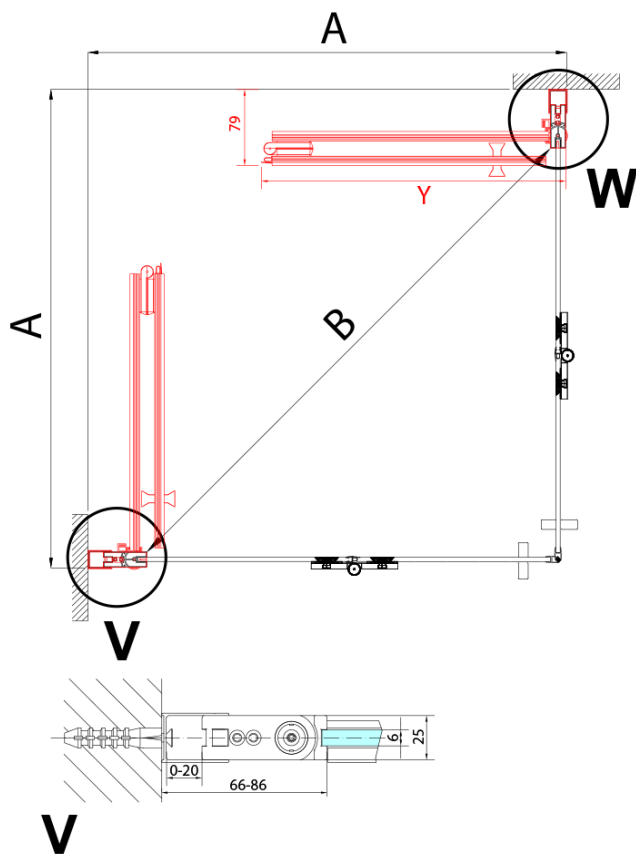

ZOOM BLACK square screen 700x700mm, corner entry

Order code: ZL4715BL-02

Basic information

Brand: Polysan
Series: ZOOM BLACK

Size

Width: 700 mm
Height: 2000 mm
Depth: 700 mm

Properties

Profile colour: Black matt
Shape: Square with corner entry
Type of opening: Folding door
Opening width: 837 mm
Glass colour: TRANSPARENT glass
Glass finish: Antidrop
Glass thickness: 6 mm
Properties: Frameless design, Opening outside and inside
Weight / Piece: 62.0 kg
Packaging: 2 Piece
Warranty: 2 years

ZOOM BLACK square screen 700x700mm, corner entry

Technical sheet

Model	A	B	Y
ZL4715B	670-690	837	339
ZL4815B	770-790	978	378
ZL4915B	870-890	1119	438

ZL4715BL
ZL4815BL
ZL4915BL

ZL4715BR
ZL4815BR
ZL4915BR