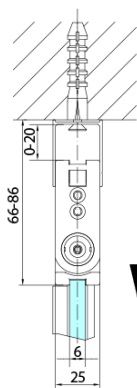

ZOOM BLACK square screen 700x700mm, corner entry

Order code: ZL4715BL-02

Basic information

Brand: Polysan
Series: ZOOM BLACK

Size

Width: 700 mm
Height: 2000 mm
Depth: 700 mm

Properties

Profile colour: Black matt
Shape: Square with corner entry
Type of opening: Folding door
Opening width: 837 mm
Glass colour: TRANSPARENT glass
Glass finish: Antidrop
Glass thickness: 6 mm
Properties: Frameless design, Opening outside and inside
Weight / Piece: 62.0 kg
Packaging: 2 Piece
Warranty: 2 years

ZOOM BLACK square screen 700x700mm, corner entry

Technical sheet

Model	A	B	Y
ZL4715B	670-690	837	339
ZL4815B	770-790	978	378
ZL4915B	870-890	1119	438

ZL4715BL
ZL4815BL
ZL4915BL

ZL4715BR
ZL4815BR
ZL4915BR