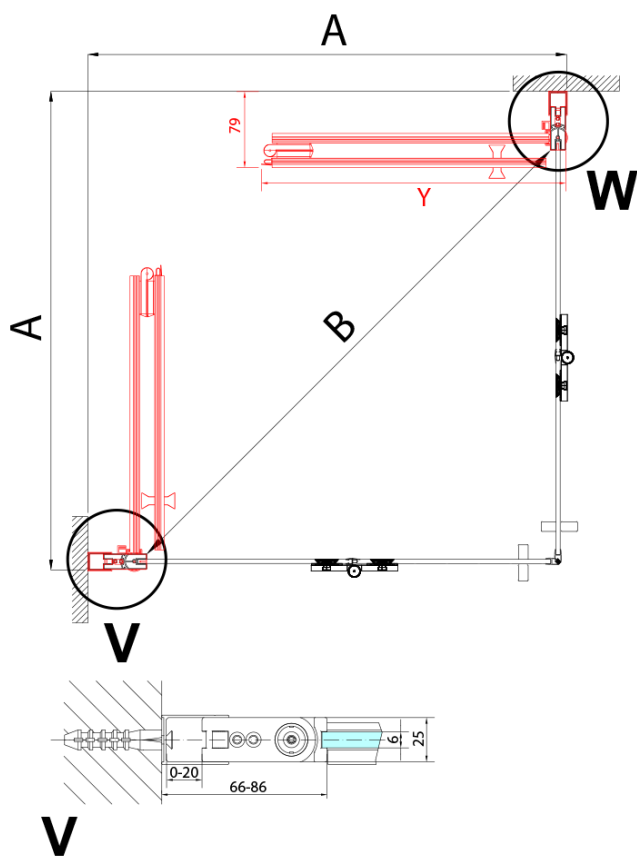

ZOOM BLACK square screen 700x700mm, corner entry

Order code: ZL4715BL-02

Basic information

Brand: Polysan
Series: ZOOM BLACK

Size

Width: 700 mm
Height: 2000 mm
Depth: 700 mm

Properties

Profile colour: Black matt
Shape: Square with corner entry
Type of opening: Folding door
Opening width: 837 mm
Glass colour: TRANSPARENT glass
Glass finish: Antidrop
Glass thickness: 6 mm
Properties: Frameless design, Opening outside and inside
Weight / Piece: 62.0 kg
Packaging: 2 Piece
Warranty: 2 years

ZOOM BLACK square screen 700x700mm, corner entry

Technical sheet

Model	A	B	Y
ZL4715B	670-690	837	339
ZL4815B	770-790	978	378
ZL4915B	870-890	1119	438

ZL4715BL
ZL4815BL
ZL4915BL

ZL4715BR
ZL4815BR
ZL4915BR