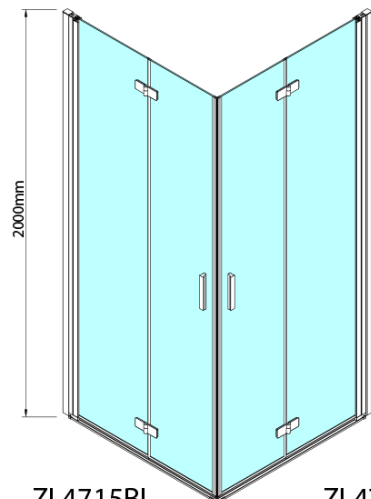

ZOOM BLACK square screen 700x700mm, corner entry

Order code: ZL4715BL-02

Basic information

Brand: Polysan
Series: ZOOM BLACK

Size

Width: 700 mm
Height: 2000 mm
Depth: 700 mm

Properties

Profile colour: Black matt
Shape: Square with corner entry
Type of opening: Folding door
Opening width: 837 mm
Glass colour: TRANSPARENT glass
Glass finish: Antidrop
Glass thickness: 6 mm
Properties: Frameless design, Opening outside and inside
Weight / Piece: 62.0 kg
Packaging: 2 Piece
Warranty: 2 years

ZOOM BLACK square screen 700x700mm, corner entry

Technical sheet

Model	A	B	Y
ZL4715B	670-690	837	339
ZL4815B	770-790	978	378
ZL4915B	870-890	1119	438

ZL4715BL
ZL4815BL
ZL4915BL

ZL4715BR
ZL4815BR
ZL4915BR