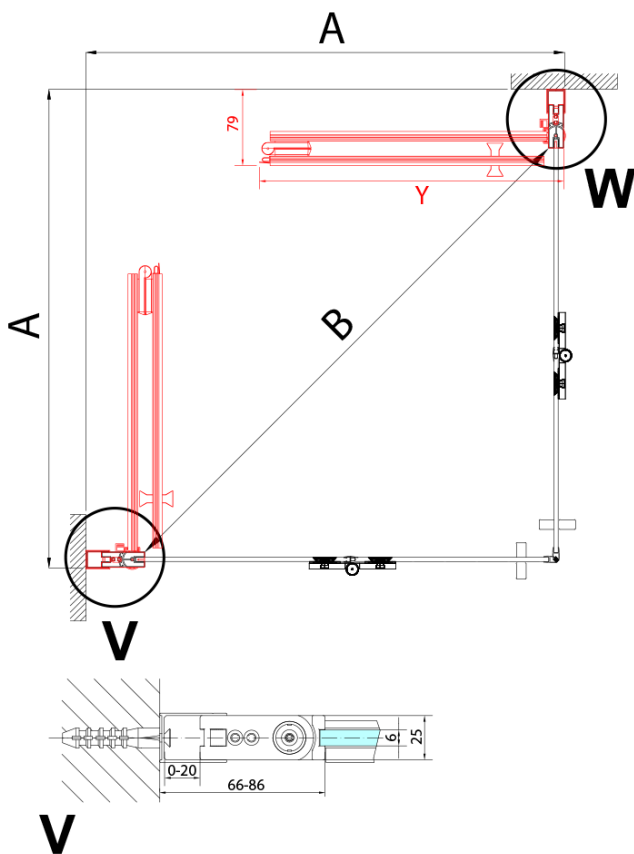

### Size

**Width:** 700 mm  
**Height:** 2000 mm  
**Depth:** 700 mm

### Properties

**Profile colour:** Black matt  
**Shape:** Square with corner entry  
**Type of opening:** Folding door  
**Opening width:** 837 mm  
**Glass colour:** TRANSPARENT glass  
**Glass finish:** Antidrop  
**Glass thickness:** 6 mm  
**Properties:** Frameless design, Opening outside and inside  
**Weight / Piece:** 62.0 kg  
**Packaging:** 2 Piece  
**Warranty:** 2 years

ZOOM BLACK square screen 700x700mm, corner entry

Technical sheet

Model	A	B	Y
ZL4715B	670-690	837	339
ZL4815B	770-790	978	378
ZL4915B	870-890	1119	438

ZL4715BL  
ZL4815BL  
ZL4915BL

ZL4715BR  
ZL4815BR  
ZL4915BR