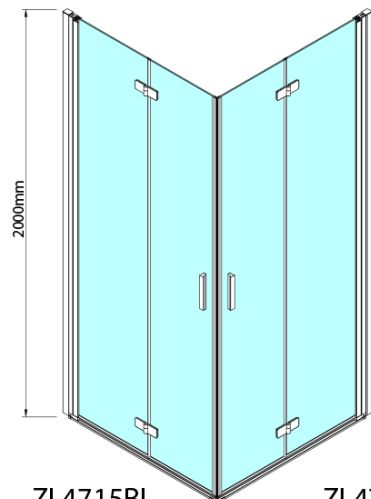

### Size

**Width:** 700 mm  
**Height:** 2000 mm  
**Depth:** 700 mm

### Properties

**Profile colour:** Black matt  
**Shape:** Square with corner entry  
**Type of opening:** Folding door  
**Opening width:** 837 mm  
**Glass colour:** TRANSPARENT glass  
**Glass finish:** Antidrop  
**Glass thickness:** 6 mm  
**Properties:** Frameless design, Opening outside and inside  
**Weight / Piece:** 62.0 kg  
**Packaging:** 2 Piece  
**Warranty:** 2 years

ZOOM BLACK square screen 700x700mm, corner entry

Technical sheet

Model	A	B	Y
ZL4715B	670-690	837	339
ZL4815B	770-790	978	378
ZL4915B	870-890	1119	438

ZL4715BL  
ZL4815BL  
ZL4915BL

ZL4715BR  
ZL4815BR  
ZL4915BR