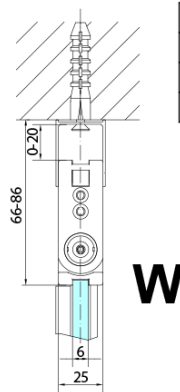

### Size

**Width:** 700 mm  
**Height:** 2000 mm  
**Depth:** 700 mm

### Properties

**Profile colour:** Black matt  
**Shape:** Square with corner entry  
**Type of opening:** Folding door  
**Opening width:** 837 mm  
**Glass colour:** TRANSPARENT glass  
**Glass finish:** Antidrop  
**Glass thickness:** 6 mm  
**Properties:** Frameless design, Opening outside and inside  
**Weight / Piece:** 62.0 kg  
**Packaging:** 2 Piece  
**Warranty:** 2 years

ZOOM BLACK square screen 700x700mm, corner entry

Technical sheet

Model	A	B	Y
ZL4715B	670-690	837	339
ZL4815B	770-790	978	378
ZL4915B	870-890	1119	438

ZL4715BL  
ZL4815BL  
ZL4915BL

ZL4715BR  
ZL4815BR  
ZL4915BR