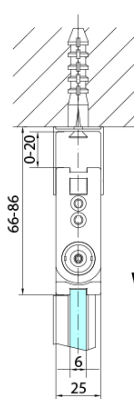

ZOOM Eckige Duschkabine 900x900mm, corner entry

Order code: ZL4915L-02

Basic information

Brand: Polysan

Series: ZOOM

Size

Width: 900 mm

Height: 2000 mm

Depth: 900 mm

Properties

Profile colour: Chrome - polished aluminum

Shape: Square with corner entry

Type of opening: Folding door

Opening width: 1119 mm

Glass colour: TRANSPARENT glass

Glass finish: Antidrop

Glass thickness: 6 mm

Properties: Frameless design, Opening outside and inside

Weight / Piece: 62.0 kg

Packaging: 2 Piece

Warranty: 2 years

ZOOM Eckige Duschkabine 900x900mm, corner entry

Technical sheet

Model	A	B	Y
ZL4715	670-690	837	339
ZL4815	770-790	978	378
ZL4915	870-890	1119	438