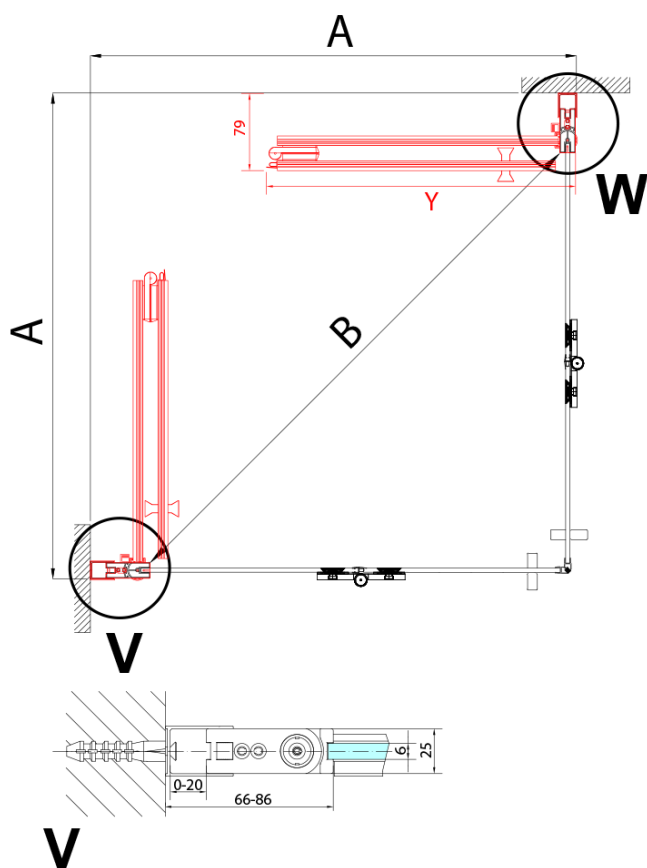

ZOOM Eckige Duschkabine 900x900mm, corner entry

Order code: ZL4915L-02

Basic information

Brand: Polysan

Series: ZOOM

Size

Width: 900 mm

Height: 2000 mm

Depth: 900 mm

Properties

Profile colour: Chrome - polished aluminum

Shape: Square with corner entry

Type of opening: Folding door

Opening width: 1119 mm

Glass colour: TRANSPARENT glass

Glass finish: Antidrop

Glass thickness: 6 mm

Properties: Frameless design, Opening outside and inside

Weight / Piece: 62.0 kg

Packaging: 2 Piece

Warranty: 2 years

ZOOM Eckige Duschkabine 900x900mm, corner entry

Technical sheet

Model	A	B	Y
ZL4715	670-690	837	339
ZL4815	770-790	978	378
ZL4915	870-890	1119	438