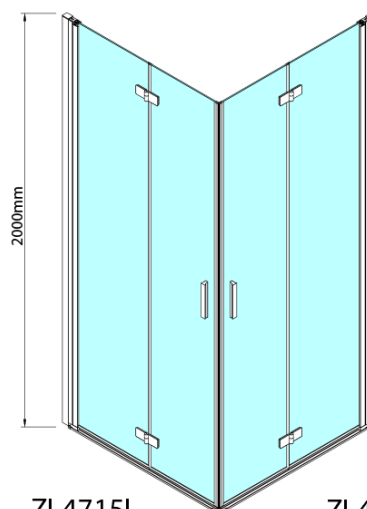

ZOOM Eckige Duschkabine 900x900mm, corner entry

Order code: ZL4915L-02

Basic information

Brand: Polysan

Series: ZOOM

Size

Width: 900 mm

Height: 2000 mm

Depth: 900 mm

Properties

Profile colour: Chrome - polished aluminum

Shape: Square with corner entry

Type of opening: Folding door

Opening width: 1119 mm

Glass colour: TRANSPARENT glass

Glass finish: Antidrop

Glass thickness: 6 mm

Properties: Frameless design, Opening outside and inside

Weight / Piece: 62.0 kg

Packaging: 2 Piece

Warranty: 2 years

ZOOM Eckige Duschkabine 900x900mm, corner entry

Technical sheet

Model	A	B	Y
ZL4715	670-690	837	339
ZL4815	770-790	978	378
ZL4915	870-890	1119	438